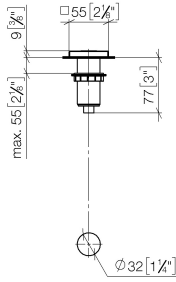

For more information go to www.insinkerator.com

Fits LOT

	Brushed Chrome	10 714 970-93
	Chrome	10 714 970-00
	Brushed Platinum	10 714 970-06
	Platinum	10 714 970-08
	Durabress (23kt Gold)	10 714 970-09
	Dark Chrome	10 714 970-19
	Brushed Durabress (23kt Gold)	10 714 970-28
	Brushed Champagne (22kt Gold)	10 714 970-46
	Champagne (22kt Gold)	10 714 970-47
	Brushed Dark Platinum	10 714 970-99

AIR SWITCH Control button - Brushed Chrome

LOT

10 714 970

mm [inches]

10 714 970

Parts for other finishes can be found here: [Chrome](#)

AIR SWITCH Control button - Brushed Chrome

LOT

10 714 970

Spare parts list

No.	Item Number	Name	Quantity used	Delivery time
	09 28 10 141 90	sleeve	8	2