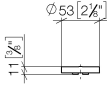

CYO Handle insert - Platinum

CYO

11 187 811

mm [inches]

11 187 811

Parts for other
finishes can be found
here: [Chrome](#)

Spare parts list