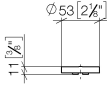

# CYO Handle insert - Brushed Durabronz (23kt Gold)

CYO

11 187 811

mm [inches]