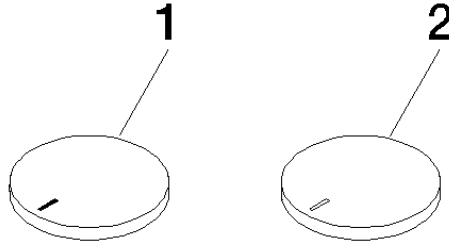

**CYO Handle insert set hot & cold - Durabron (23kt Gold)**

11 283 811 Product version from 7/1/2023

- with hot / cold marking
- for three-hole basin mixers and five-hole bath mixers

	Durabron (23kt Gold)	11 283 811-09
	Chrome	11 283 811-00
	Brushed Platinum	11 283 811-06
	Platinum	11 283 811-08
	Dark Chrome	11 283 811-19
	Brushed Durabron (23kt Gold)	11 283 811-28
	Brushed Champagne (22kt Gold)	11 283 811-46
	Champagne (22kt Gold)	11 283 811-47
	Brushed Dark Platinum	11 283 811-99

## CYO Handle insert set hot & cold - Durabross (23kt Gold)

---

11 283 811 Product version from 7/1/2023

**CYO Handle insert set hot & cold - Durabross (23kt Gold)**

---

11 283 811 Product version from 7/1/2023

Parts for other finishes can be found here: [Chrome](#)

**Spare parts list**

No.	Item Number	Name	Quantity used	Delivery time
1	11 183 811-09	CYO Handle insert hot - Durabross (23kt Gold)	1	40
2	11 184 811-09	CYO Handle insert cold - Durabross (23kt Gold)	1	40