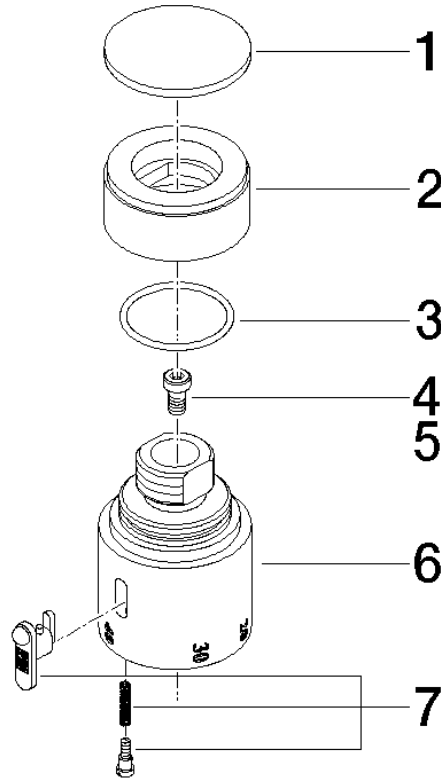

Temperature control handle - Durabronz (23kt Gold)

MADISON

11 420 220

11 420 220

11 420 220

Parts for other finishes can be found here: [Chrome](#)

Spare parts list

| No. | Item Number | Name | Quantity used | Delivery time |
|-----|--------------------|--------|---------------|---------------|
| 3 | 09 14 10 040 90 | seal | 1 | 2 |
| 4 | 90 30 30 027 00 90 | screw | 1 | 2 |
| 5 | 09 30 33 004 90 | screw | 1 | 2 |
| 7 | 90 21 33 020 00 90 | handle | 1 | 2 |