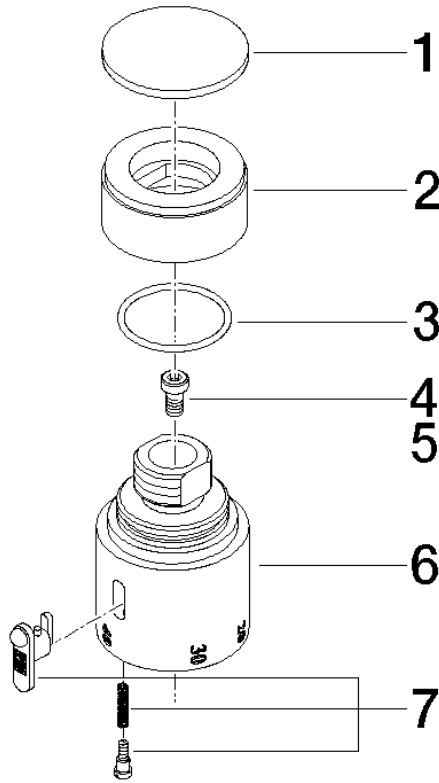

	Brushed Bronze	11 420 220-42
--	----------------	---------------

11 420 220-43

Temperature control handle -

MADISON

11 420 220

11 420 220

11 420 220

Parts for other
finishes can be found
here: [Chrome](#)

11 420 220

Spare parts list