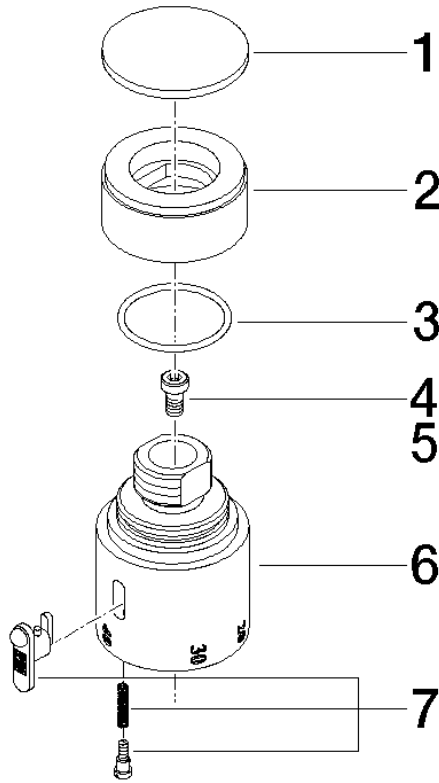

## Temperature control handle - Brushed Bronze

---

MADISON

11 420 220

11 420 220

11 420 220

Parts for other  
finishes can be found  
here: [Chrome](#)

## Spare parts list