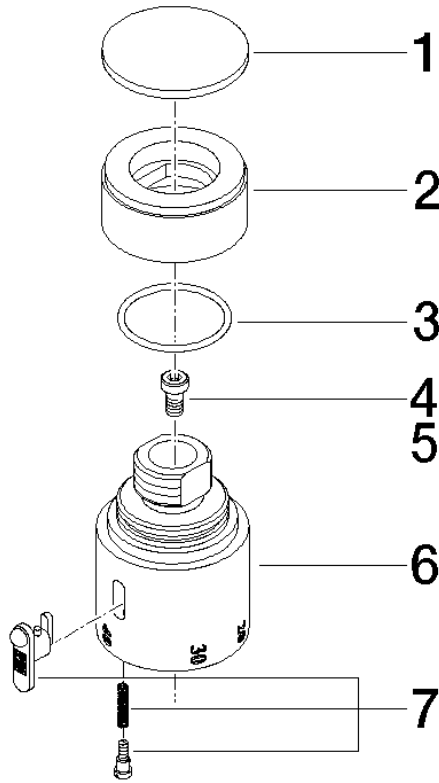

Temperature control handle -

MADISON

11 420 220

11 420 220

11 420 220

Parts for other
finishes can be found
here: [Chrome](#)

Spare parts list