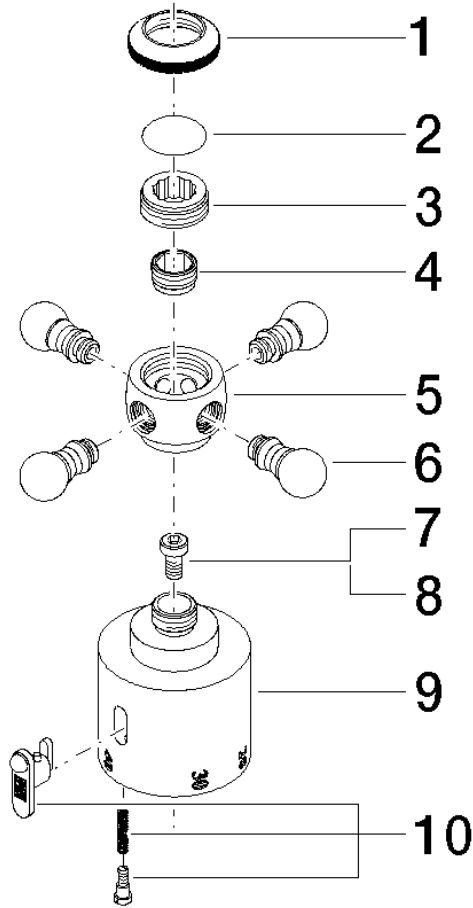

MADISON Temperature control handle - Chrome

MADISON

11 420 360

11 420 360

11 420 360

Parts for other finishes can be found here: Brushed Platinum

MADISON Temperature control handle - Chrome

MADISON

11 420 360

Spare parts list

No.	Item Number	Name	Quantity used	Delivery time
	09 20 36 005-00	handle	11	10