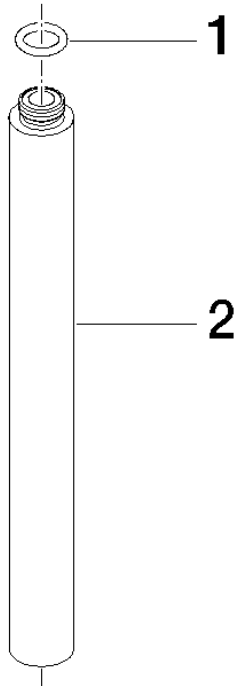

Extension for shower with fixed riser 200 mm - Durabronss (23kt Gold)

IMO

12 120 970

	Durabronss (23kt Gold)	12 120 970-09
	Brushed Light Gold	12 120 970-27

Fits: IMO, LULU, MADISON, MEM, TARA, CL.1, LISSÉ, VAIA, META, CYO

Extension for shower with fixed riser 200 mm - Durabron (23kt Gold)

IMO

12 120 970

12 120 970

mm [inches]

12 120 970

Product version from 6/1/2024

Parts for other
finishes can be found
here: Brushed Light
Gold

Extension for shower with fixed riser 200 mm - Durabrass (23kt Gold)

IMO

12 120 970

Spare parts list

Product version from 6/1/2024

No.	Item Number	Name	Quantity used	Delivery time
	90 14 10 011 00 90	seal	2	2