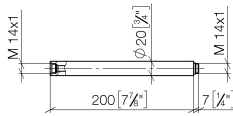

Extension for shower with fixed riser 200 mm - Durabronss (23kt Gold)

IMO

12 120 970

	Durabronss (23kt Gold)	12 120 970-09
	Brushed Light Gold	12 120 970-27

Fits: IMO, LULU, MADISON, MEM, TARA, CL.1, LISSÉ, VAIA, META, CYO

Extension for shower with fixed riser 200 mm - Durabron (23kt Gold)

IMO

12 120 970

12 120 970

mm [inches]

12 120 970

Product version from 6/1/2024

Parts for other
finishes can be found
here: Brushed Light
Gold

Extension for shower with fixed riser 200 mm - Durabrass (23kt Gold)

IMO

12 120 970

Spare parts list

Product version from 6/1/2024

No.	Item Number	Name	Quantity used	Delivery time
	90 14 10 011 00 90	seal	2	2