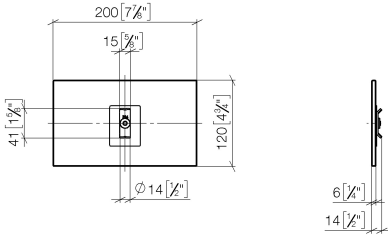

## Attachment set for towel bar/tumbler mounting on one side -

---

12 350 970 90

- for installation on glass tiles

Attachment set for towel bar/tumbler mounting on one side -

---

12 350 970 90

mm [inches]

Attachment set for towel bar/tumbler mounting on one side -

---

12 350 970 90