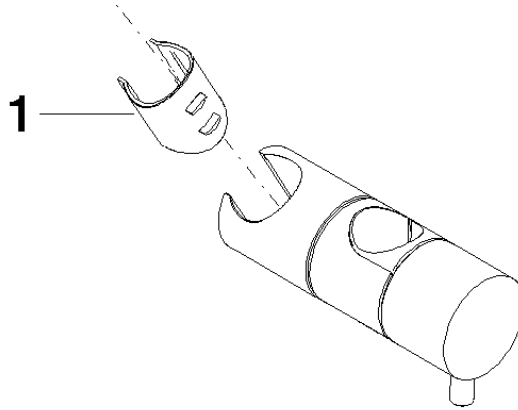

Slide unit - Brushed Bronze

12 570 970 Product version from 10/1/2023

- for pipe diameter 23.5 mm

	Brushed Bronze	12 570 970-42
	Chrome	12 570 970-00
	Brushed Platinum	12 570 970-06
	Platinum	12 570 970-08
	Dark Chrome	12 570 970-19
	Light Gold	12 570 970-26
	Brushed Light Gold	12 570 970-27
	Brushed Durabronze (23kt Gold)	12 570 970-28
	Matte Black	12 570 970-33
	Brushed Champagne (22kt Gold)	12 570 970-46
	Champagne (22kt Gold)	12 570 970-47
	Brushed Chrome	12 570 970-93
	Brushed Dark Platinum	12 570 970-99

Slide unit - Brushed Bronze

12 570 970 Product version from 10/1/2023

mm [inches]

Slide unit - Brushed Bronze

12 570 970 Product version from 10/1/2023

Parts for other
finishes can be found
here: [Chrome](#)

Spare parts list

No.	Item Number	Name	Quantity used	Delivery time
1	09 12 12 217 90	sleeve	1	2