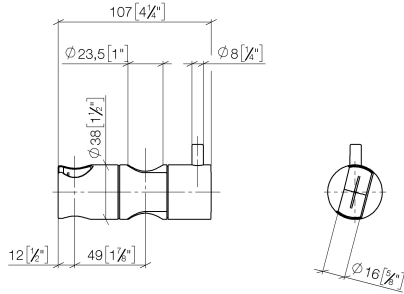

Slide unit - Brushed Bronze

12 570 970 Product version from 10/1/2023

- for pipe diameter 23.5 mm

	Brushed Bronze	12 570 970-42
	Chrome	12 570 970-00
	Brushed Platinum	12 570 970-06
	Platinum	12 570 970-08
	Dark Chrome	12 570 970-19
	Light Gold	12 570 970-26
	Brushed Light Gold	12 570 970-27
	Brushed Durabronze (23kt Gold)	12 570 970-28
	Matte Black	12 570 970-33
	Brushed Champagne (22kt Gold)	12 570 970-46
	Champagne (22kt Gold)	12 570 970-47
	Brushed Chrome	12 570 970-93
	Brushed Dark Platinum	12 570 970-99

Slide unit - Brushed Bronze

12 570 970 Product version from 10/1/2023

mm [inches]

Slide unit - Brushed Bronze

12 570 970 Product version from 10/1/2023

Parts for other
finishes can be found
here: [Chrome](#)

Spare parts list

No.	Item Number	Name	Quantity used	Delivery time
1	09 12 12 217 90	sleeve	1	2