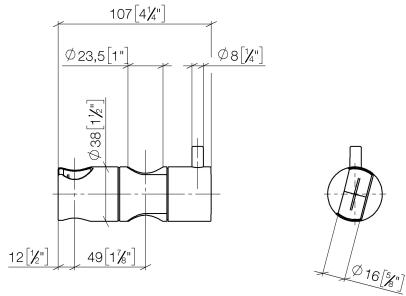

Slide unit - Brushed Champagne (22kt Gold)

12 570 970 Product version from 10/1/2023

- for pipe diameter 23.5 mm

	Brushed Champagne (22kt Gold)	12 570 970-46
	Chrome	12 570 970-00
	Brushed Platinum	12 570 970-06
	Platinum	12 570 970-08
	Dark Chrome	12 570 970-19
	Light Gold	12 570 970-26
	Brushed Light Gold	12 570 970-27
	Brushed Durabronze (23kt Gold)	12 570 970-28
	Matte Black	12 570 970-33
	Brushed Bronze	12 570 970-42
	Champagne (22kt Gold)	12 570 970-47
	Brushed Chrome	12 570 970-93
	Brushed Dark Platinum	12 570 970-99

Slide unit - Brushed Champagne (22kt Gold)

12 570 970 Product version from 10/1/2023

mm [inches]

Slide unit - Brushed Champagne (22kt Gold)

12 570 970 Product version from 10/1/2023

Parts for other
finishes can be found
here: [Chrome](#)

Spare parts list

No.	Item Number	Name	Quantity used	Delivery time
1	09 12 12 217 90	sleeve	1	2