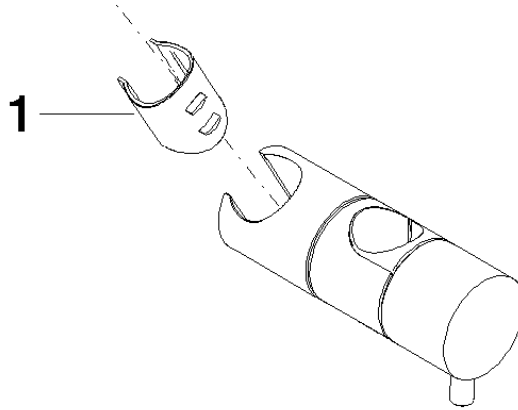

Slide unit - Brushed Champagne (22kt Gold)

12 570 970 Product version from 10/1/2023

- for pipe diameter 23.5 mm

	Brushed Champagne (22kt Gold)	12 570 970-46
	Chrome	12 570 970-00
	Brushed Platinum	12 570 970-06
	Platinum	12 570 970-08
	Dark Chrome	12 570 970-19
	Light Gold	12 570 970-26
	Brushed Light Gold	12 570 970-27
	Brushed Durabronze (23kt Gold)	12 570 970-28
	Matte Black	12 570 970-33
	Brushed Bronze	12 570 970-42
	Champagne (22kt Gold)	12 570 970-47
	Brushed Chrome	12 570 970-93
	Brushed Dark Platinum	12 570 970-99

Slide unit - Brushed Champagne (22kt Gold)

12 570 970 Product version from 10/1/2023

mm [inches]

Slide unit - Brushed Champagne (22kt Gold)

12 570 970 Product version from 10/1/2023

Parts for other
finishes can be found
here: [Chrome](#)

Spare parts list

No.	Item Number	Name	Quantity used	Delivery time
1	09 12 12 217 90	sleeve	1	2