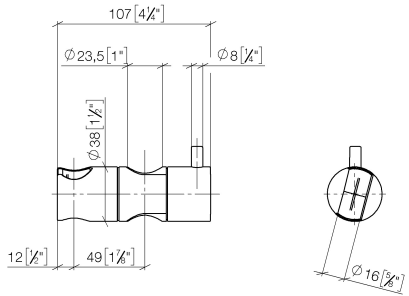

12 570 970

• for pipe diameter 23.5 mm

Fits: IMO, LULU, MADISON, MEM, TARA,
CL.1, LISSÉ, VAIA, META, CYO

	Brushed Chrome	12 570 970-93
	Chrome	12 570 970-00
	Brushed Platinum	12 570 970-06
	Platinum	12 570 970-08
	Dark Chrome	12 570 970-19
	Light Gold	12 570 970-26
	Brushed Light Gold	12 570 970-27
	Brushed Durabronze (23kt Gold)	12 570 970-28
	Matte Black	12 570 970-33
	Brushed Bronze	12 570 970-42
	Brushed Champagne (22kt Gold)	12 570 970-46
	Champagne (22kt Gold)	12 570 970-47
	Brushed Dark Platinum	12 570 970-99

12 570 970

mm [inches]

12 570 970

Product version from 10/1/2023

Parts for other
finishes can be found
here: [Chrome](#)

Slide unit - Brushed Chrome

IMO

12 570 970

Spare parts list

Product version from 10/1/2023

No.	Item Number	Name	Quantity used	Delivery time
	09 12 12 217 90	sleeve	1	2