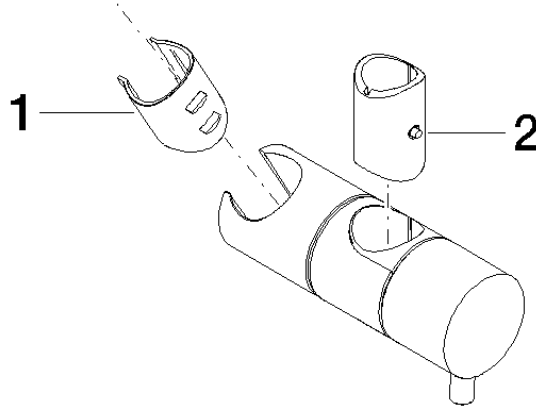

## Slide unit - Brushed Light Gold

12 580 970 Product version from 10/1/2023

- for pipe diameter 18 mm

	Brushed Light Gold	12 580 970-27
	Chrome	12 580 970-00
	Brushed Platinum	12 580 970-06
	Platinum	12 580 970-08
	Durabronz (23kt Gold)	12 580 970-09
	Dark Chrome	12 580 970-19
	Light Gold	12 580 970-26
	Brushed Durabronz (23kt Gold)	12 580 970-28
	Matte Black	12 580 970-33
	Brushed Bronze	12 580 970-42
	Brushed Champagne (22kt Gold)	12 580 970-46
	Champagne (22kt Gold)	12 580 970-47
	Brushed Chrome	12 580 970-93
	Brushed Dark Platinum	12 580 970-99

## Slide unit - Brushed Light Gold

12 580 970 Product version from 10/1/2023

mm [inches]

## Slide unit - Brushed Light Gold

12 580 970 Product version from 10/1/2023

Parts for other finishes can be found here: [Chrome](#)

### Spare parts list

No.	Item Number	Name	Quantity used	Delivery time
1	09 12 12 217 90	sleeve	1	2
2	08 18 40 579 90	adaptor	1	2