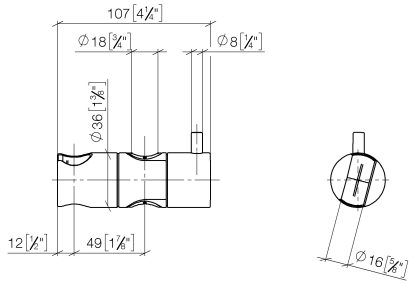

## Slide unit - Brushed Light Gold

12 580 970 Product version from 10/1/2023

- for pipe diameter 18 mm

	Brushed Light Gold	12 580 970-27
	Chrome	12 580 970-00
	Brushed Platinum	12 580 970-06
	Platinum	12 580 970-08
	Durabronz (23kt Gold)	12 580 970-09
	Dark Chrome	12 580 970-19
	Light Gold	12 580 970-26
	Brushed Durabronz (23kt Gold)	12 580 970-28
	Matte Black	12 580 970-33
	Brushed Bronze	12 580 970-42
	Brushed Champagne (22kt Gold)	12 580 970-46
	Champagne (22kt Gold)	12 580 970-47
	Brushed Chrome	12 580 970-93
	Brushed Dark Platinum	12 580 970-99

## Slide unit - Brushed Light Gold

12 580 970 Product version from 10/1/2023

mm [inches]

## Slide unit - Brushed Light Gold

12 580 970 Product version from 10/1/2023

Parts for other finishes can be found here: [Chrome](#)

### Spare parts list

No.	Item Number	Name	Quantity used	Delivery time
1	09 12 12 217 90	sleeve	1	2
2	08 18 40 579 90	adaptor	1	2