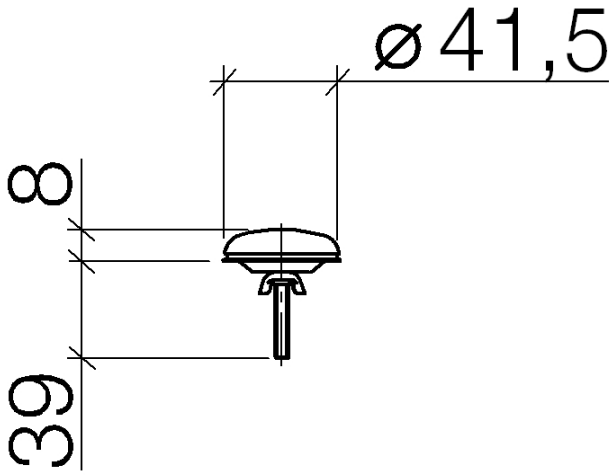

Cover for tap hole - brushed chrome

IMO

12 715 970

Fits: IMO, LULU, MADISON, MEM, TARA,
CL.1, LISSÉ, VAIA, META, CYO

	brushed chrome	12 715 970-04
	Chrome	12 715 970-00
	Brushed Platinum	12 715 970-06
	Platinum	12 715 970-08
	Durabronze (23kt Gold)	12 715 970-09
	Dark Chrome	12 715 970-19
	Light Gold	12 715 970-26
	Brushed Light Gold	12 715 970-27
	Brushed Durabronze (23kt Gold)	12 715 970-28
	Matte Black	12 715 970-33
	Brushed Bronze	12 715 970-42
	Brushed Champagne (22kt Gold)	12 715 970-46
	Champagne (22kt Gold)	12 715 970-47
	Brushed Chrome	12 715 970-93
	Brushed Dark Platinum	12 715 970-99

Cover for tap hole - brushed chrome

IMO

12 715 970

12 715 970

12 715 970

Parts for other
finishes can be found
here: [Chrome](#)

Cover for tap hole - brushed chrome

IMO