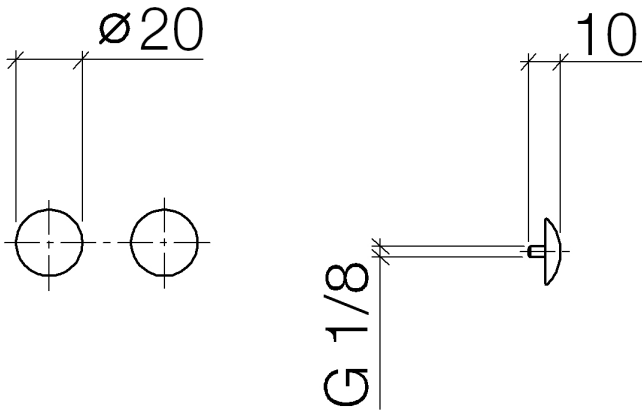

Decorative caps for Perfecto - Light Gold

IMO

12 801 970

• 1 pair

Including retaining screws available under order no.
12 800 970-FF

Fits: IMO, LULU, MADISON, MEM, TARA,
CL.1, LISSÉ, VAIA, META, CYO

	Light Gold	12 801 970-26
	Chrome	12 801 970-00
	Brushed Platinum	12 801 970-06
	Platinum	12 801 970-08
	Durabrand (23kt Gold)	12 801 970-09
	Dark Chrome	12 801 970-19
	Brushed Light Gold	12 801 970-27
	Brushed Durabrand (23kt Gold)	12 801 970-28
	Matte Black	12 801 970-33
		12 801 970-39
	Brushed Bronze	12 801 970-42
		12 801 970-43
	Brushed Champagne (22kt Gold)	12 801 970-46
	Champagne (22kt Gold)	12 801 970-47
	Brushed Chrome	12 801 970-93
	Brushed Dark Platinum	12 801 970-99

12 801 970

Decorative caps for Perfecto - Light Gold

IMO

12 801 970

Product version from 10/1/2023

Parts for other
finishes can be found
here: [Chrome](#)

Decorative caps for Perfecto - Light Gold

IMO