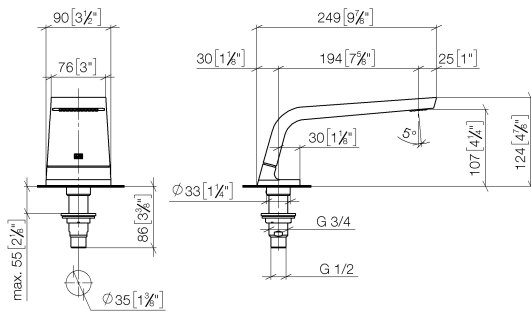

**CL.1 Bath spout without diverter for deck mounting - Chrome**

CL.1

13 612 705

- 200mm projection
- rectangular spray pattern with 55 individual jets
- height of mixer 125 mm
- height up to aerator 108 mm
- hole diameter 35 mm
- 1/2" connection
- max. flow 24.6 l/min at 3 bar flow pressure
- WRAS 1512010

mm [inches]

Flow rate chart

Certificates

WRAS\_1512010. LGA\_28684. IAPMO\_4976 (6).

13 612 705

Parts for other finishes can be found here: [Brushed](#)  
[Platinum](#)

### Spare parts list

No.	Item Number	Name	Quantity used	Delivery time
1	90 11 70 007 00-00	spout	1	10
2	09 31 11 099 90	pin	1	2
3	09 14 10 009 90	seal	1	2
4	09 30 01 117 90	connection	1	2
5	09 23 01 057 90	flow reducer	1	2
6	09 18 40 090 90	sleeve	1	2
7	04 23 10 004 03 90	fixing set	1	2