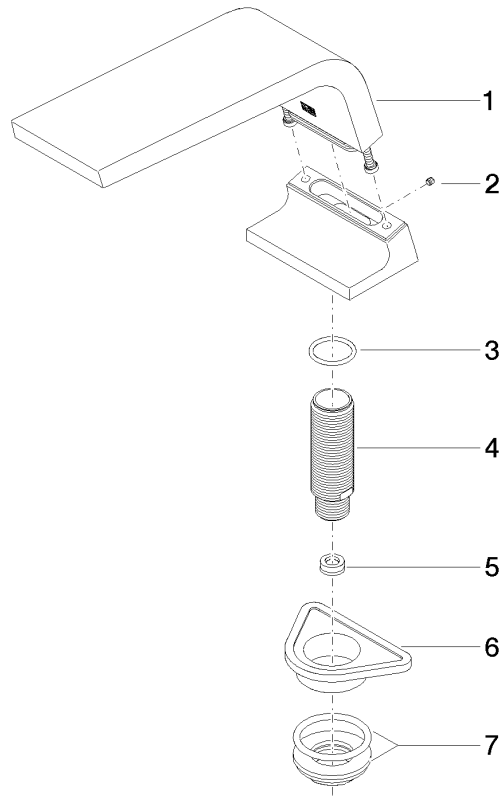

**CL.1 Bath spout without diverter for deck mounting - Chrome**

CL.1

13 612 705

- 200mm projection
- rectangular spray pattern with 55 individual jets
- height of mixer 125 mm
- height up to aerator 108 mm
- hole diameter 35 mm
- 1/2" connection
- max. flow 24.6 l/min at 3 bar flow pressure
- WRAS 1512010

mm [inches]

Flow rate chart

Certificates

WRAS\_1512010. LGA\_28684. IAPMO\_4976 (6).

13 612 705

Parts for other finishes can be found here: [Brushed](#)  
[Platinum](#)

### Spare parts list

No.	Item Number	Name	Quantity used	Delivery time
1	90 11 70 007 00-00	spout	1	10
2	09 31 11 099 90	pin	1	2
3	09 14 10 009 90	seal	1	2
4	09 30 01 117 90	connection	1	2
5	09 23 01 057 90	flow reducer	1	2
6	09 18 40 090 90	sleeve	1	2
7	04 23 10 004 03 90	fixing set	1	2