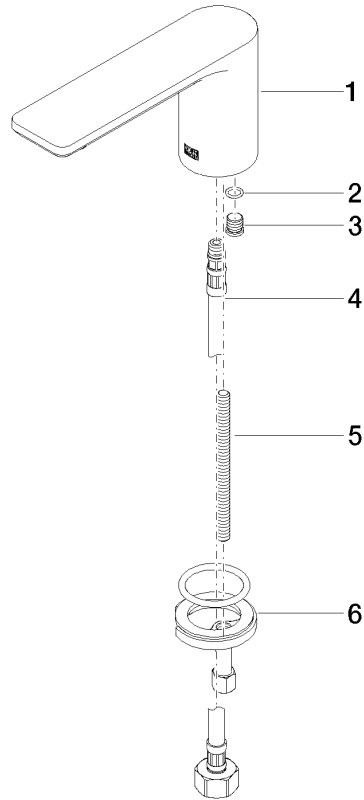

13 700 845

- 130mm projection
- fixed spout
- circular, air-enriched flow
- height of mixer 95 mm
- height up to aerator 75 mm
- hole diameter 35 mm
- 1/2" connection
- max. flow 5.7 l/min
- lead-free
- This product can help a building meet the requirements of Green Building Rating Systems, e.g. LEED®, BREEAM®, DGNB
- WRAS 1909064

13 700 845

mm [inches]

Flow rate chart

Certificates

LGA_29120.

IAPMO_N-4976.

WRAS_1909064.

IAPMO_4976 (4).

IAPMO_6397.

13 700 845

Spare parts list

No.	Item Number	Name	Quantity used	Delivery time
1	90 11 84 015 00-00	spout	1	10
2	90 14 10 060 00 90	seal	1	2
3	09 31 20 065 90	plug	1	2
4	04 30 04 019 00 90	hose	1	2
5	09 31 11 012 90	pin	1	2
6	04 30 11 038 75 90	fixing set	1	2