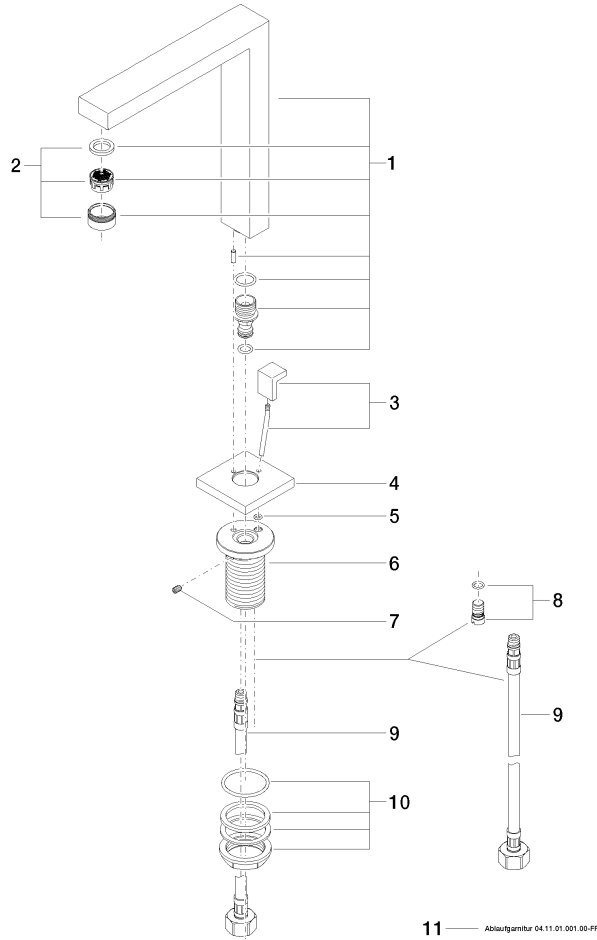

SYMETRICS Deck-mounted basin spout with pop-up waste - Brushed Platinum

13 713 980 Product version from 4/30/2009

- 165mm projection
- fixed spout
- circular, air-enriched flow
- height of mixer 230 mm
- height up to aerator 205 mm
- hole diameter 35 mm
- 2x screw-in M 10 x 1 pressure hose, leak-tested
- rosette 60 x 60 mm
- max. flow 7 l/min
- lead-free

Only suitable for basins with an overflow.

SYMETRICS Deck-mounted basin spout with pop-up waste - Brushed Platinum

13 713 980 Product version from 4/30/2009

mm [inches]

Flow rate chart

Codes & Standards

DIN 4109

EN 200

ISO 3822

Ü-Zeichen

VA-Zeichen

SYMETRICS Deck-mounted basin spout with pop-up waste - Brushed Platinum

13 713 980 Product version from 4/30/2009

Certificates

ETA_18

LGA_18

SYMETRICS Deck-mounted basin spout with pop-up waste - Brushed Platinum

13 713 980 Product version from 4/30/2009

Spare parts list

No.	Item Number	Name	Quantity used	Delivery time
1	90 11 06 192 05-06	spout	1	10
2	90 23 01 029 02-06	aerator	1	-
Spare part can no longer be ordered, please order the replacement item				
3	04 31 09 059 00-06	pull-rod	1	10
4	09 27 68 001-06	rosette	1	10
5	09 14 10 166 90	seal	1	2
6	09 30 01 102 10 90	sleeve	1	2
7	09 31 11 036 90	pin	1	2
8	04 31 20 046 10 92	set	1	2
9	04 30 04 019 00 90	hose	2	2
10	04 23 10 044 00 90	fixing set	1	2
11	90 11 01 001 00-06	pop-up waste	1	10