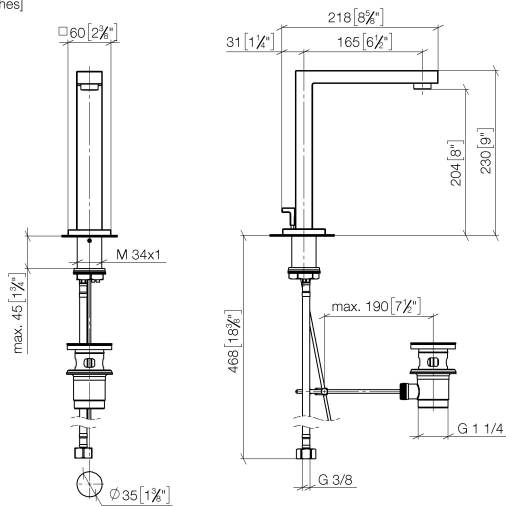

SYMETRICS Deck-mounted basin spout with pop-up waste - Brushed Platinum

13 713 980 Product version from 4/30/2009

- 165mm projection
- fixed spout
- circular, air-enriched flow
- height of mixer 230 mm
- height up to aerator 205 mm
- hole diameter 35 mm
- 2x screw-in M 10 x 1 pressure hose, leak-tested
- rosette 60 x 60 mm
- max. flow 7 l/min
- lead-free

Only suitable for basins with an overflow.

SYMETRICS Deck-mounted basin spout with pop-up waste - Brushed Platinum

13 713 980 Product version from 4/30/2009

mm [inches]

Flow rate chart

Codes & Standards

DIN 4109

EN 200

ISO 3822

Ü-Zeichen

VA-Zeichen

SYMETRICS Deck-mounted basin spout with pop-up waste - Brushed Platinum

13 713 980 Product version from 4/30/2009

Certificates

ETA_18

LGA_18

SYMETRICS Deck-mounted basin spout with pop-up waste - Brushed Platinum

13 713 980 Product version from 4/30/2009

Spare parts list

No.	Item Number	Name	Quantity used	Delivery time
1	90 11 06 192 05-06	spout	1	10
2	90 23 01 029 02-06	aerator	1	-
Spare part can no longer be ordered, please order the replacement item				
3	04 31 09 059 00-06	pull-rod	1	10
4	09 27 68 001-06	rosette	1	10
5	09 14 10 166 90	seal	1	2
6	09 30 01 102 10 90	sleeve	1	2
7	09 31 11 036 90	pin	1	2
8	04 31 20 046 10 92	set	1	2
9	04 30 04 019 00 90	hose	2	2
10	04 23 10 044 00 90	fixing set	1	2
11	90 11 01 001 00-06	pop-up waste	1	10