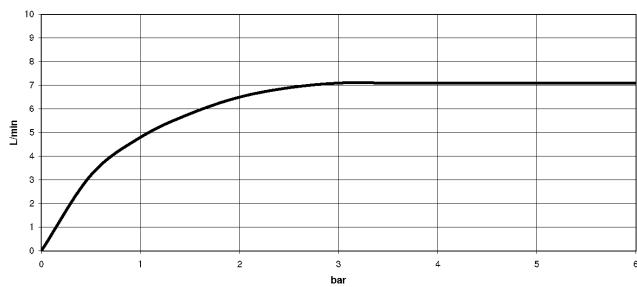

SYMETRICS Deck-mounted basin spout with pop-up waste - Brushed Platinum

13 713 980 Product version from 4/30/2009

- 165mm projection
- fixed spout
- circular, air-enriched flow
- height of mixer 230 mm
- height up to aerator 205 mm
- hole diameter 35 mm
- 2x screw-in M 10 x 1 pressure hose, leak-tested
- rosette 60 x 60 mm
- max. flow 7 l/min
- lead-free

Only suitable for basins with an overflow.

SYMETRICS Deck-mounted basin spout with pop-up waste - Brushed Platinum

13 713 980 Product version from 4/30/2009

mm [inches]

Flow rate chart

Codes & Standards

DIN 4109

EN 200

ISO 3822

Ü-Zeichen

VA-Zeichen

SYMETRICS Deck-mounted basin spout with pop-up waste - Brushed Platinum

13 713 980 Product version from 4/30/2009

Certificates

ETA_18