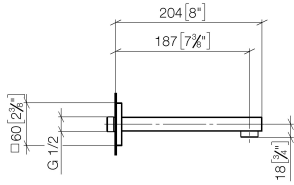

SYMETRICS Wall-mounted basin spout without pop-up waste - Chrome

13 800 980

- 185mm projection
- fixed spout
- circular, air-enriched flow
- hole diameter 37 mm
- rosette 60 x 60 mm
- 1/2" connection
- plug-link mounting
- max. flow 7 l/min
- lead-free
- WRAS 1904065

For Touchfree control please order eSet Touchfree
WITH or WITHOUT temperature adjustment

Recommended miscellaneous

Concealed wall elbow -

35 085 970 90

- max. recess depth 163 mm
- min. recess depth 90 mm

SYMETRICS Wall-mounted basin spout without pop-up waste - Chrome

13 800 980

mm [inches]

Flow rate chart

Codes & Standards

DIN 4109

ISO 3822

Scottish Water
Byelaws

UK Water Supply
Regulations

Ü-Zeichen

SYMETRICS Wall-mounted basin spout without pop-up waste - Chrome

13 800 980

Certificates

WRAS_1904

LGA_18

SYMETRICS Wall-mounted basin spout without pop-up waste - Chrome