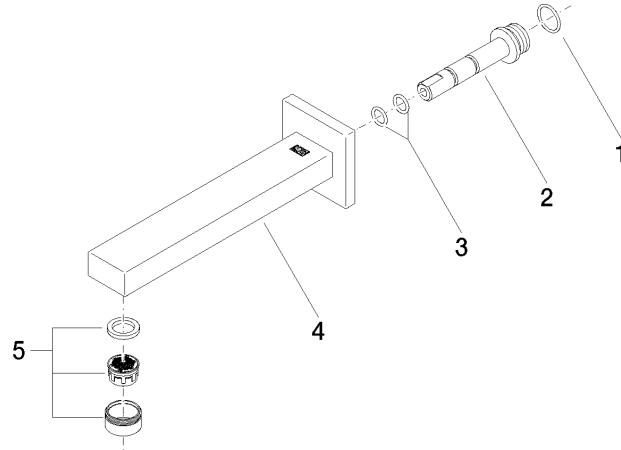

SYMETRICS Wall-mounted basin spout without pop-up waste - Chrome

13 800 980

- 185mm projection
- fixed spout
- circular, air-enriched flow
- hole diameter 37 mm
- rosette 60 x 60 mm
- 1/2" connection
- plug-link mounting
- max. flow 7 l/min
- lead-free
- WRAS 1904065

SYMETRICS Wall-mounted basin spout without pop-up waste - Chrome

13 800 980

mm [inches]

Flow rate chart

Codes & Standards

DIN 4109

ISO 3822

Scottish Water
Byelaws

UK Water Supply
Regulations

Ü-Zeichen

SYMETRICS Wall-mounted basin spout without pop-up waste - Chrome

13 800 980

Certificates

WRAS_1904

LGA_18

SYMETRICS Wall-mounted basin spout without pop-up waste - Chrome

13 800 980

Product version from 4/30/2009

SYMETRICS Wall-mounted basin spout without pop-up waste - Chrome

13 800 980

Spare parts list

Product version from 4/30/2009

No.	Item Number	Name	Quantity used	Delivery time
	09 14 10 053 90	seal	6	2