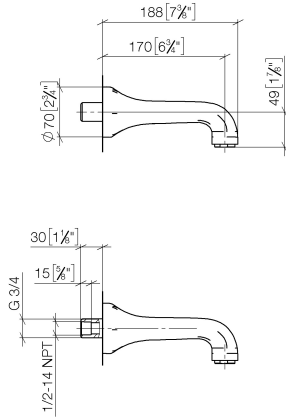

MADISON Bath spout for wall mounting - Platinum

13 801 380 Product version from 7/31/2009

- 170mm projection
- circular normal flow
- hole diameter 37 mm
- 3/4" connection
- max. flow 22 l/min at 3 bar flow pressure
- WRAS

MADISON Bath spout for wall mounting - Platinum

13 801 380 Product version from 7/31/2009

mm [inches]

Flow rate chart

Codes & Standards

Scottish Water
Byelaws

UK Water Supply
Regulations

MADISON Bath spout for wall mounting - Platinum

13 801 380 Product version from 7/31/2009

Certificates

WRAS_1404

MADISON Bath spout for wall mounting - Platinum

13 801 380 Product version from 7/31/2009

Spare parts list

No.	Item Number	Name	Quantity used	Delivery time
1	09 11 36 090-08	spout	1	60
2	90 23 01 121 00-08	aerator	1	-