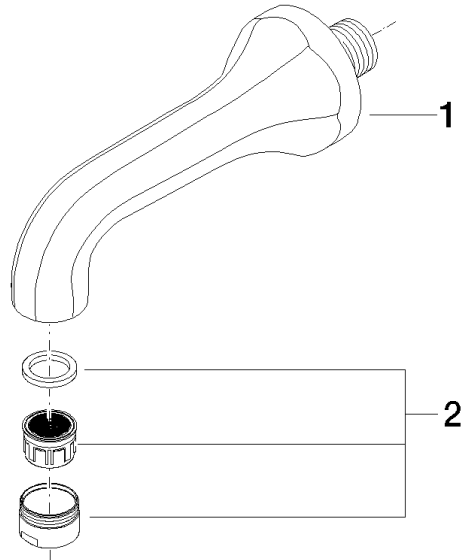

MADISON Bath spout for wall mounting - Platinum

13 801 380 Product version from 7/31/2009

- 170mm projection
- circular normal flow
- hole diameter 37 mm
- 3/4" connection
- max. flow 22 l/min at 3 bar flow pressure
- WRAS

MADISON Bath spout for wall mounting - Platinum

13 801 380 Product version from 7/31/2009

mm [inches]

Flow rate chart

Codes & Standards

Scottish Water
Byelaws

UK Water Supply
Regulations

MADISON Bath spout for wall mounting - Platinum

13 801 380 Product version from 7/31/2009

Certificates

WRAS_1404

MADISON Bath spout for wall mounting - Platinum

13 801 380 Product version from 7/31/2009

Spare parts list

No.	Item Number	Name	Quantity used	Delivery time
1	09 11 36 090-08	spout	1	60
2	90 23 01 121 00-08	aerator	1	-