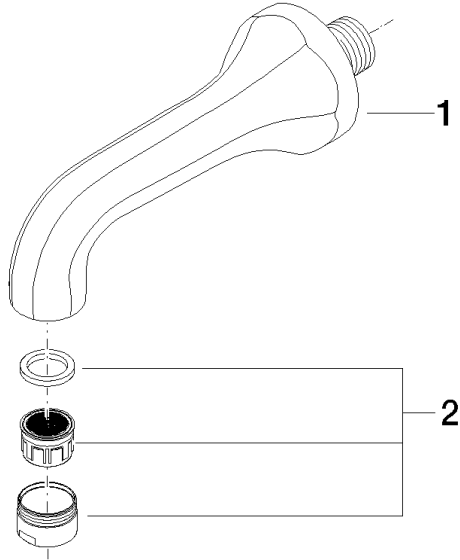

MADISON Bath spout for wall mounting - Durabronss (23kt Gold)

MADISON

13 801 380

- 170mm projection
- circular normal flow
- hole diameter 37 mm
- 3/4" connection
- max. flow 22 l/min at 3 bar flow pressure
- WRAS 1404060

mm [inches]

Flow rate chart

Codes & Standards

Scottish Water
Byelaws

UK Water Supply
Regulations

MADISON Bath spout for wall mounting - Durabronss (23kt Gold)

MADISON

13 801 380

Certificates

WRAS_1404

13 801 380

Product version up to 7/31/2009

Product version from 7/31/2009

Parts for other
finishes can be found
here: [Chrome](#)

MADISON Bath spout for wall mounting - Durabronss (23kt Gold)

MADISON

13 801 380

Spare parts list

Product version up to 7/31/2009

Product version from 7/31/2009

No.	Item Number	Name	Quantity used	Delivery time
	09 11 36 090-09	spout	2	60