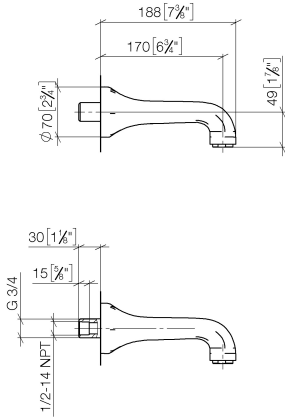

MADISON Bath spout for wall mounting - Durabronss (23kt Gold)

MADISON

13 801 380

- 170mm projection
- circular normal flow
- hole diameter 37 mm
- 3/4" connection
- max. flow 22 l/min at 3 bar flow pressure
- WRAS 1404060

mm [inches]

Flow rate chart

Codes & Standards

Scottish Water
Byelaws

UK Water Supply
Regulations

MADISON Bath spout for wall mounting - Durabronss (23kt Gold)

MADISON

13 801 380

MADISON

13 801 380

Spare parts list

Product version up to 7/31/2009

Product version from 7/31/2009

No.	Item Number	Name	Quantity used	Delivery time
	09 11 36 090-09	spout	2	60