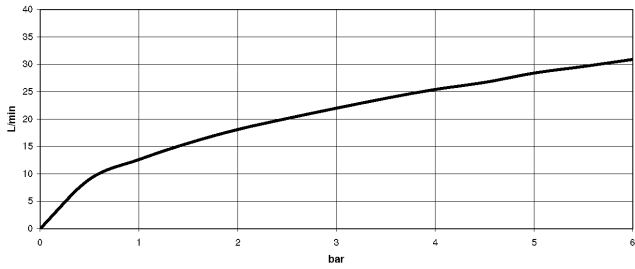

Flow rate chart

Codes & Standards

Scottish Water
Byelaws

UK Water Supply
Regulations