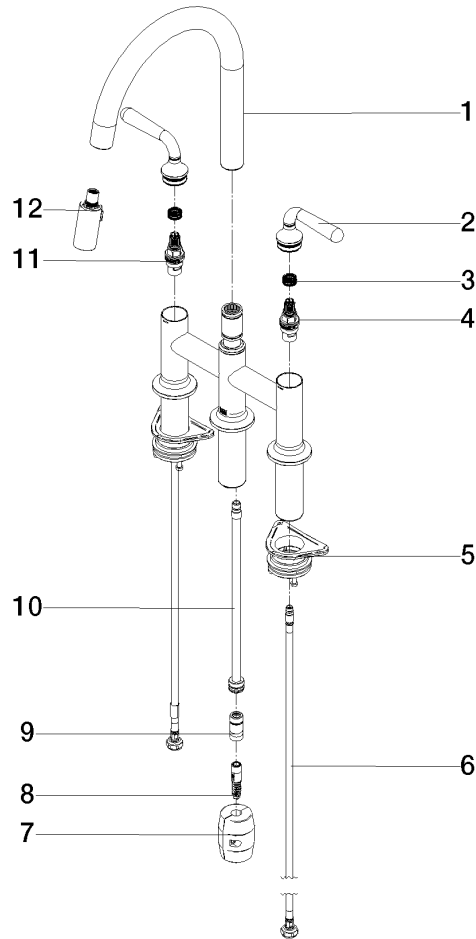

19 870 809

- 240mm projection
- pivotable spout 360°
- Optional swivel limiter available with swivel limiter set 12 823 970 90
- air-enriched flow and spray flow
- 1800 mm metal shower hose
- sprayface with anti-scaling system
- max. flow 8 l/min at 3 bar flow pressure
- lead-free
- This product can help a building meet the requirements of Green Building Rating Systems, e.g. LEED®, BREEAM®, DGNB

Codes & Standards

DIN 4109

EN 1717

ISO 3822

Ü-Zeichen

VAIA Three-hole bridge mixer Pull-down with spray function - Chrome

VAIA

19 870 809

Certificates

Belgaqua_24-005-2 LGA_38

19 870 809

Product version from 7/1/2023

VAIA Three-hole bridge mixer Pull-down with spray function - Chrome

VAIA

19 870 809

Spare parts list

Product version from 7/1/2023

No.	Item Number	Name	Quantity used	Delivery time
	90 28 22 397 00-00	spout	16	10