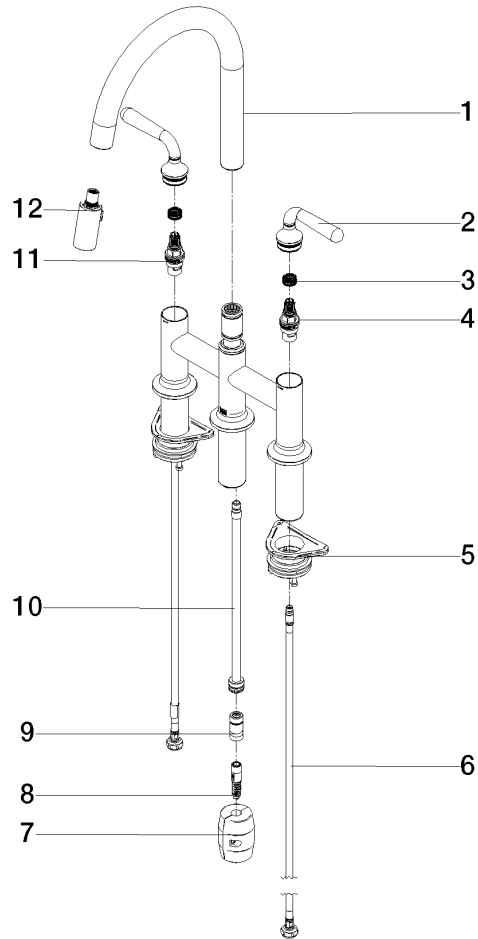

19 870 809

- 240mm projection
- pivotable spout 360°
- Optional swivel limiter available with swivel limiter set 12 823 970 90
- air-enriched flow and spray flow
- 1800 mm metal shower hose
- sprayface with anti-scaling system
- max. flow 8 l/min at 3 bar flow pressure
- lead-free
- This product can help a building meet the requirements of Green Building Rating Systems, e.g. LEED®, BREEAM®, DGNB

Codes & Standards

DIN 4109

EN 1717

ISO 3822

Ü-Zeichen

VAIA Three-hole bridge mixer Pull-down with spray function - Platinum

VAIA

19 870 809

Certificates

Belgaqua_24-005-2 LGA_38

19 870 809

Product version from 7/1/2023

VAIA Three-hole bridge mixer Pull-down with spray function - Platinum

VAIA

19 870 809

Spare parts list

Product version from 7/1/2023

No.	Item Number	Name	Quantity used	Delivery time
	90 28 22 397 00-08	spout	16	40