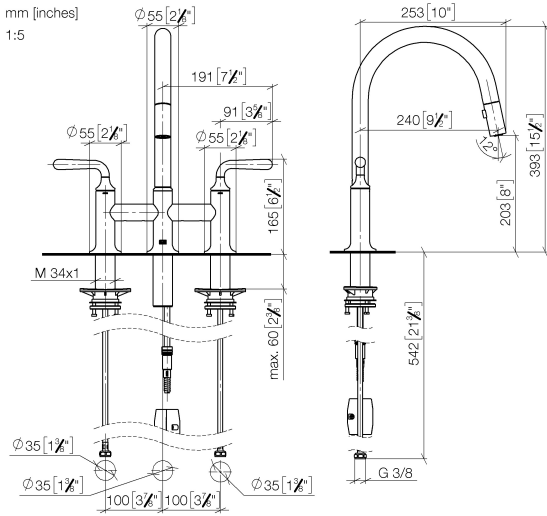

VAIA Three-hole bridge mixer Pull-down with spray function - Durabronss (23kt Gold)

VAIA

19 870 809

- 240mm projection
- pivotable spout 360°
- Optional swivel limiter available with swivel limiter set 12 823 970 90
- air-enriched flow and spray flow
- 1800 mm metal shower hose
- sprayface with anti-scaling system
- max. flow 8 l/min at 3 bar flow pressure
- lead-free
- This product can help a building meet the requirements of Green Building Rating Systems, e.g. LEED®, BREEAM®, DGNB

Recommended miscellaneous

Swivel limitation set -

12 823 970 90

Recommended miscellaneous

VAIA Dispenser with rosette - Durabronss (23kt Gold)

82 434 809-09

VAIA Three-hole bridge mixer Pull-down with spray function - Durabronze (23kt Gold)

VAIA

19 870 809

mm [inches]

1:5

Flow rate chart

Codes & Standards

DIN 4109

EN 1717

Product version from 7/1/2023

VAIA Three-hole bridge mixer Pull-down with spray function - Durabronss (23kt Gold)

VAIA

19 870 809

Spare parts list

Product version from 7/1/2023

No.	Item Number	Name	Quantity used	Delivery time
	90 28 22 397 00-09	spout	16	40