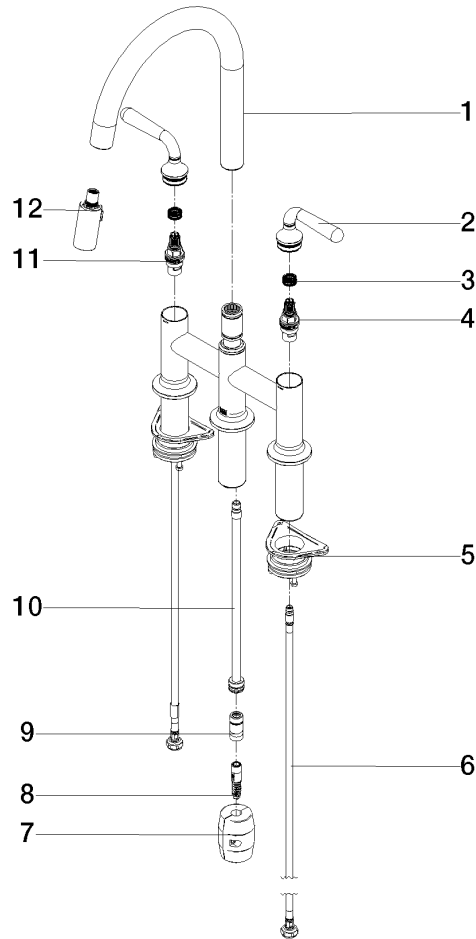

VAIA Three-hole bridge mixer Pull-down with spray function - Durabronss (23kt Gold)

VAIA

19 870 809

- 240mm projection
- pivotable spout 360°
- Optional swivel limiter available with swivel limiter set 12 823 970 90
- air-enriched flow and spray flow
- 1800 mm metal shower hose
- sprayface with anti-scaling system
- max. flow 8 l/min at 3 bar flow pressure
- lead-free
- This product can help a building meet the requirements of Green Building Rating Systems, e.g. LEED®, BREEAM®, DGNB

VAIA

19 870 809

mm [inches]

1:5

Flow rate chart

Codes & Standards

DIN 4109

EN 1717

ISO 3822

Ü-Zeichen

VAIA Three-hole bridge mixer Pull-down with spray function - Durabronss (23kt Gold)

VAIA

19 870 809

Certificates

Belgaqua_24-005-2 LGA_38

19 870 809

Product version from 7/1/2023

VAIA Three-hole bridge mixer Pull-down with spray function - Durabronss (23kt Gold)

VAIA

19 870 809

Spare parts list

Product version from 7/1/2023

No.	Item Number	Name	Quantity used	Delivery time
	90 28 22 397 00-09	spout	16	40