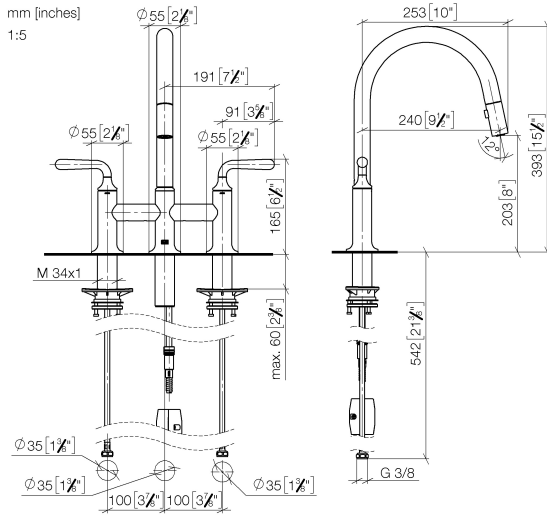

19 870 809

- 240mm projection
- pivotable spout 360°
- Optional swivel limiter available with swivel limiter set 12 823 970 90
- air-enriched flow and spray flow
- 1800 mm metal shower hose
- sprayface with anti-scaling system
- max. flow 8 l/min at 3 bar flow pressure
- lead-free
- This product can help a building meet the requirements of Green Building Rating Systems, e.g. LEED®, BREEAM®, DGNB

**Recommended miscellaneous**

**Swivel limitation set -**

12 823 970 90

**Recommended miscellaneous**

**VAIA Dispenser with rosette - Dark Chrome** 82 434 809-19

19 870 809

**Flow rate chart**

**Codes & Standards**

## VAIA Three-hole bridge mixer Pull-down with spray function - Dark Chrome

---

VAIA

19 870 809

**Spare parts list**

**Product version from 7/1/2023**

No.	Item Number	Name	Quantity used	Delivery time
	90 28 22 397 00-19	spout	16	20