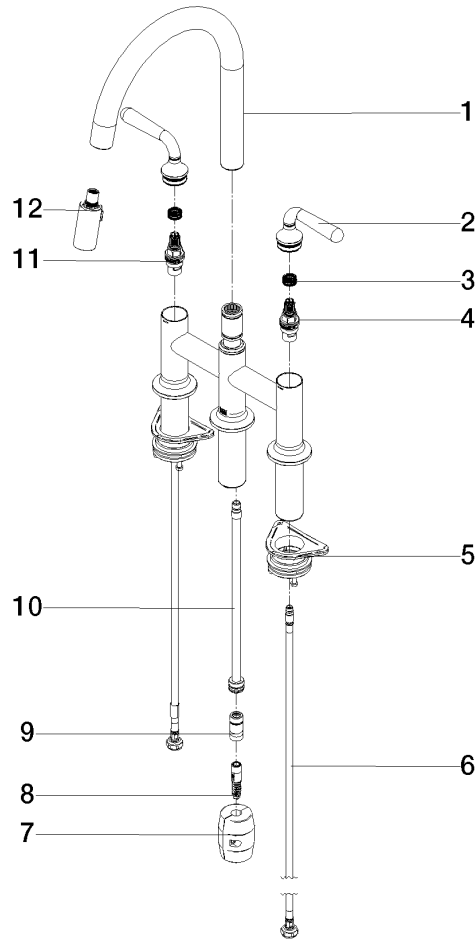

19 870 809

- 240mm projection
- pivotable spout 360°
- Optional swivel limiter available with swivel limiter set 12 823 970 90
- air-enriched flow and spray flow
- 1800 mm metal shower hose
- sprayface with anti-scaling system
- max. flow 8 l/min at 3 bar flow pressure
- lead-free
- This product can help a building meet the requirements of Green Building Rating Systems, e.g. LEED®, BREEAM®, DGNB

## VAIA Three-hole bridge mixer Pull-down with spray function - Dark Chrome

---

VAIA

19 870 809

### Certificates

---

Belgaqua\_24-005-2 LGA\_38

19 870 809

Product version from 7/1/2023

VAIA Three-hole bridge mixer Pull-down with spray function - Dark Chrome

VAIA

19 870 809

**Spare parts list**

**Product version from 7/1/2023**

No.	Item Number	Name	Quantity used	Delivery time
	90 28 22 397 00-19	spout	16	20