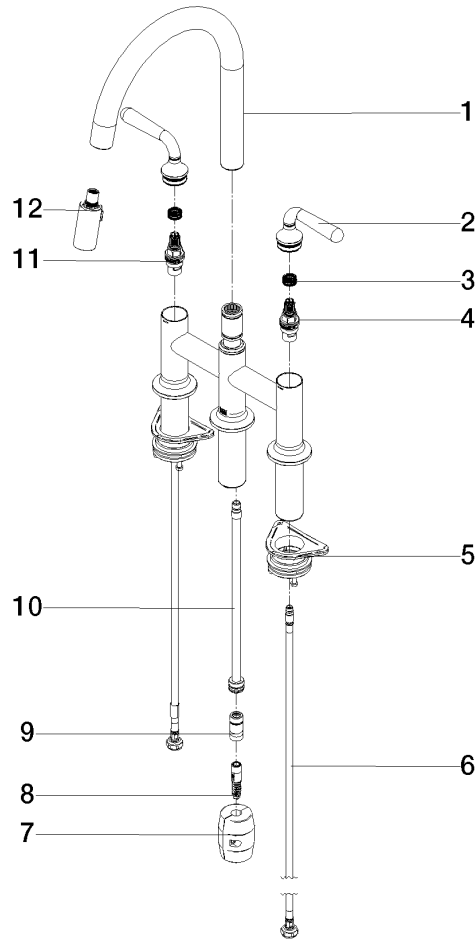

**VAIA Three-hole bridge mixer Pull-down with spray function - Brushed Dark Platinum**

VAIA

19 870 809

- 240mm projection
- pivotable spout 360°
- Optional swivel limiter available with swivel limiter set 12 823 970 90
- air-enriched flow and spray flow
- 1800 mm metal shower hose
- sprayface with anti-scaling system
- max. flow 8 l/min at 3 bar flow pressure
- lead-free
- This product can help a building meet the requirements of Green Building Rating Systems, e.g. LEED®, BREEAM®, DGNB

**Recommended miscellaneous**

**Swivel limitation set -**

12 823 970 90

**Recommended miscellaneous**

**VAIA Dispenser with rosette -  
Brushed Dark Platinum**

82 434 809-99

VAIA Three-hole bridge mixer Pull-down with spray function - Brushed Dark  
Platinum

VAIA Three-hole bridge mixer Pull-down with spray function - Brushed Dark  
Platinum

VAIA

19 870 809

**Spare parts list**

**Product version from 7/1/2023**

No.	Item Number	Name	Quantity used	Delivery time
	90 28 22 397 00-99	spout	16	30