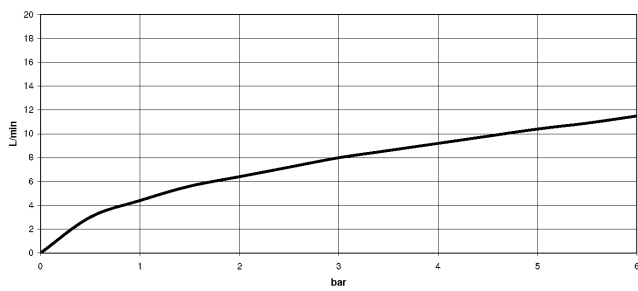

Flow rate chart

Codes & Standards

DIN 4109

EN 1717

ISO 3822

Ü-Zeichen