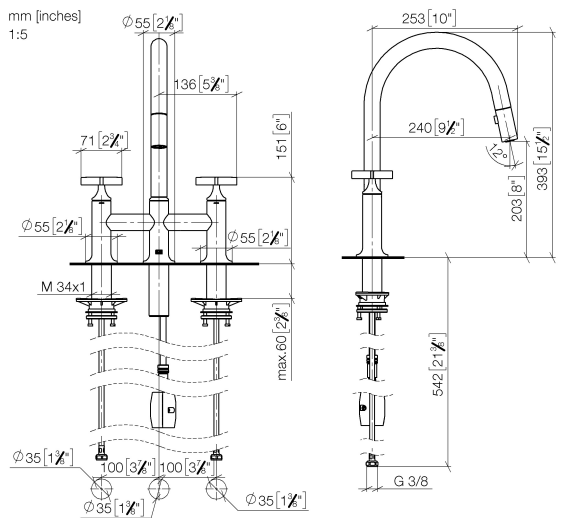

## VAIA Three-hole bridge mixer Pull-down with spray function - Platinum

19 875 809 Product version from 7/1/2023

- 240mm projection
- pivotable spout 360°
- Optional swivel limiter available with swivel limiter set 12 823 970 90
- air-enriched flow and spray flow
- 1800 mm metal shower hose
- sprayface with anti-scaling system
- max. flow 8 l/min at 3 bar flow pressure
- lead-free
- Flow modes can be changed while the water is running
- This product can help a building meet the requirements of Green Building Rating Systems, e.g. LEED®, BREEAM®, DGNB

### Recommended miscellaneous

**VAIA Dispenser with rosette - Platinum**

82 434 809-08

**VAIA Three-hole bridge mixer Pull-down with spray function - Platinum**

19 875 809 Product version from 7/1/2023

**Flow rate chart**

## VAIA Three-hole bridge mixer Pull-down with spray function - Platinum

---

19 875 809 Product version from 7/1/2023

### Certificates

---

LGA\_38

Belgaqua\_24-005-2

**VAIA Three-hole bridge mixer Pull-down with spray function - Platinum**

19 875 809 Product version from 7/1/2023

**Spare parts list**

No.	Item Number	Name	Quantity used	Delivery time
1	90 28 22 397 00-08	spout	1	40
2	90 20 80 036 00-08	handle	2	-
Spare part can no longer be ordered, please order the replacement item				
3	90 12 12 232 00 90	fixing cap	2	2
4	90 90 03 131 00 90	top	2	2
5	04 30 11 040 00 90	fixing set	2	2
6	04 28 20 066 00 90	pipe	1	60
7	04 30 04 100 00 90	hose	2	2
8	04 21 50 010 00 90	accessories	1	2
9	04 30 02 120 00-08	hose	1	-
Spare part can no longer be ordered, please order the replacement item				
10	90 24 03 253 00 90	adaptor	1	2
11	90 14 10 043 00 90	seal	3	2
12	90 18 40 317 00-08	shower	1	40