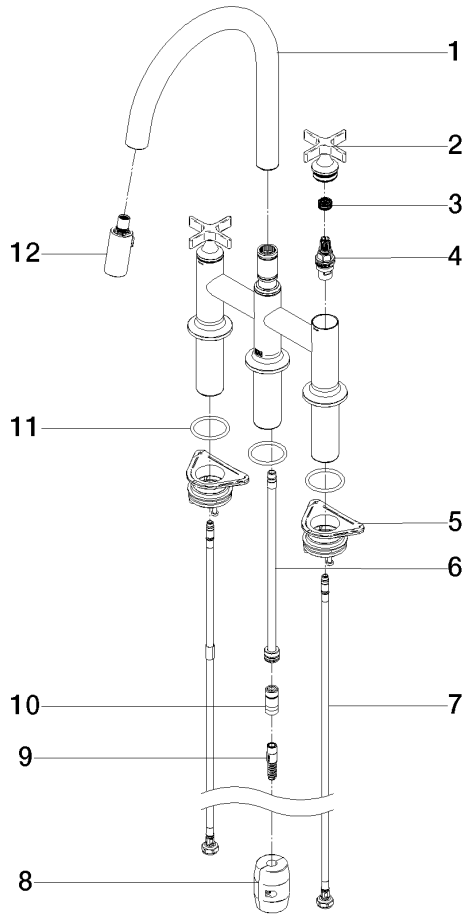

## VAIA Three-hole bridge mixer Pull-down with spray function - Platinum

19 875 809 Product version from 7/1/2023

- 240mm projection
- pivotable spout 360°
- Optional swivel limiter available with swivel limiter set 12 823 970 90
- air-enriched flow and spray flow
- 1800 mm metal shower hose
- sprayface with anti-scaling system
- max. flow 8 l/min at 3 bar flow pressure
- lead-free
- Flow modes can be changed while the water is running
- This product can help a building meet the requirements of Green Building Rating Systems, e.g. LEED®, BREEAM®, DGNB

## VAIA Three-hole bridge mixer Pull-down with spray function - Platinum

---

19 875 809 Product version from 7/1/2023

### Certificates

---

LGA\_38

Belgaqua\_24-005-2

**VAIA Three-hole bridge mixer Pull-down with spray function - Platinum**

19 875 809 Product version from 7/1/2023

**Spare parts list**

No.	Item Number	Name	Quantity used	Delivery time
1	90 28 22 397 00-08	spout	1	40
2	90 20 80 036 00-08	handle	2	-
Spare part can no longer be ordered, please order the replacement item				
3	90 12 12 232 00 90	fixing cap	2	2
4	90 90 03 131 00 90	top	2	2
5	04 30 11 040 00 90	fixing set	2	2
6	04 28 20 066 00 90	pipe	1	60
7	04 30 04 100 00 90	hose	2	2
8	04 21 50 010 00 90	accessories	1	2
9	04 30 02 120 00-08	hose	1	-
Spare part can no longer be ordered, please order the replacement item				
10	90 24 03 253 00 90	adaptor	1	2
11	90 14 10 043 00 90	seal	3	2
12	90 18 40 317 00-08	shower	1	40