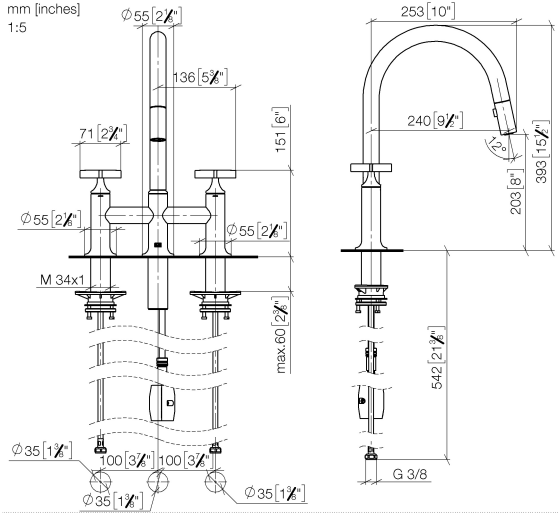

VAIA Three-hole bridge mixer Pull-down with spray function - Brushed Champagne (22kt Gold)

19 875 809 Product version from 7/1/2023

- 240mm projection
- pivotable spout 360°
- Optional swivel limiter available with swivel limiter set 12 823 970 90
- air-enriched flow and spray flow
- 1800 mm metal shower hose
- sprayface with anti-scaling system
- max. flow 8 l/min at 3 bar flow pressure
- lead-free
- Flow modes can be changed while the water is running
- This product can help a building meet the requirements of Green Building Rating Systems, e.g. LEED®, BREEAM®, DGNB

Recommended miscellaneous

Swivel limitation set -

12 823 970 90

Recommended miscellaneous

**VAIA Dispenser with rosette -
Brushed Champagne (22kt Gold)**

82 434 809-46

VAIA Three-hole bridge mixer Pull-down with spray function - Brushed Champagne (22kt Gold)

19 875 809 Product version from 7/1/2023

mm [inches]
1:5

Flow rate chart

Codes & Standards

DIN 4109

EN 1717

ISO 3822

Ü-Zeichen

VAIA Three-hole bridge mixer Pull-down with spray function - Brushed Champagne (22kt Gold)

19 875 809 Product version from 7/1/2023

Certificates

LGA_38

Belgaqua_24-005-2

**VAIA Three-hole bridge mixer Pull-down with spray function - Brushed
Champagne (22kt Gold)**