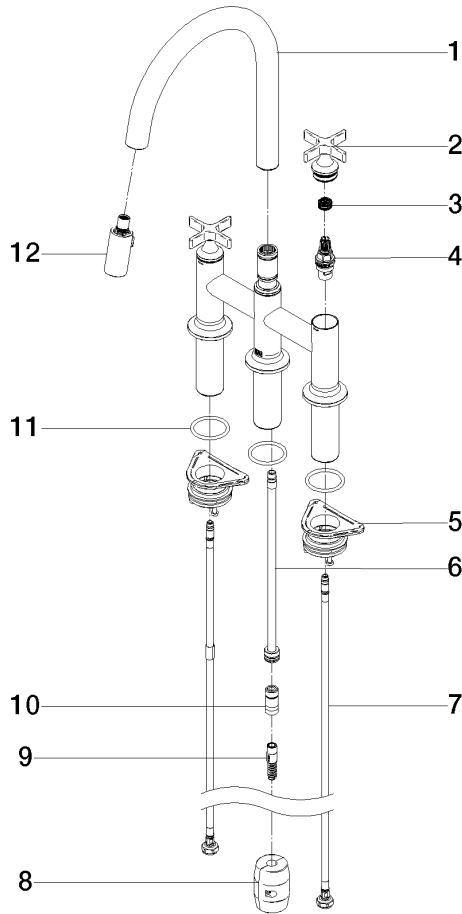

VAIA Three-hole bridge mixer Pull-down with spray function - Brushed Champagne (22kt Gold)

19 875 809 Product version from 7/1/2023

- 240mm projection
- pivotable spout 360°
- Optional swivel limiter available with swivel limiter set 12 823 970 90
- air-enriched flow and spray flow
- 1800 mm metal shower hose
- sprayface with anti-scaling system
- max. flow 8 l/min at 3 bar flow pressure
- lead-free
- Flow modes can be changed while the water is running
- This product can help a building meet the requirements of Green Building Rating Systems, e.g. LEED®, BREEAM®, DGNB

19 875 809 Product version from 7/1/2023

mm [inches]
1:5

Flow rate chart

Codes & Standards

DIN 4109

EN 1717

ISO 3822

Ü-Zeichen

VAIA Three-hole bridge mixer Pull-down with spray function - Brushed Champagne (22kt Gold)

19 875 809 Product version from 7/1/2023

Certificates

LGA_38

Belgaqua_24-005-2

**VAIA Three-hole bridge mixer Pull-down with spray function - Brushed
Champagne (22kt Gold)**

19 875 809 Product version from 7/1/2023

Spare parts list

No.	Item Number	Name	Quantity used	Delivery time
1	90 28 22 397 00-46	spout	1	30
2	90 20 80 036 00-46	handle	2	-
Spare part can no longer be ordered, please order the replacement item				
3	90 12 12 232 00 90	fixing cap	2	2
4	90 90 03 131 00 90	top	2	2
5	04 30 11 040 00 90	fixing set	2	2
6	04 28 20 066 00 90	pipe	1	60
7	04 30 04 100 00 90	hose	2	2
8	04 21 50 010 00 90	accessories	1	2
9	04 30 02 120 00-46	hose	1	-
Spare part can no longer be ordered, please order the replacement item				
10	90 24 03 253 00 90	adaptor	1	2
11	90 14 10 043 00 90	seal	3	2
12	90 18 40 317 00-46	shower	1	30