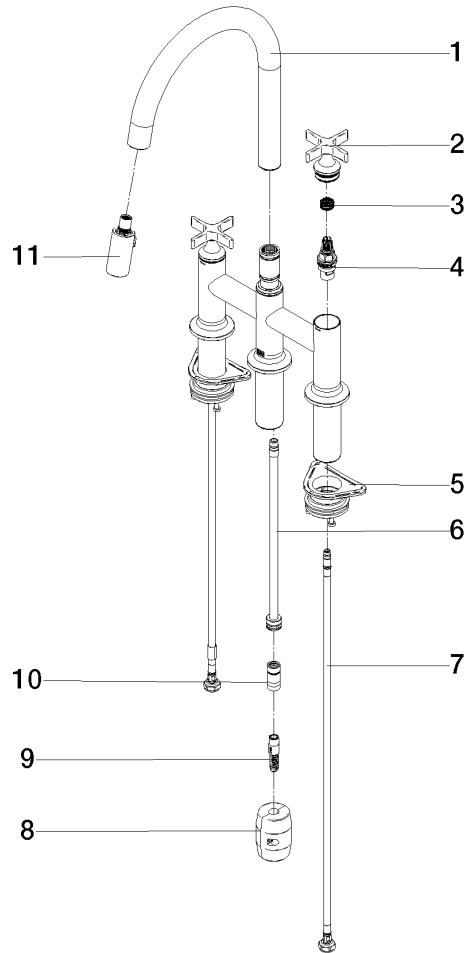

19 875 809

- 240mm projection
- pivotable spout 360°
- Optional swivel limiter available with swivel limiter set 12 823 970 90
- air-enriched flow and spray flow
- 1800 mm metal shower hose
- sprayface with anti-scaling system
- max. flow 8 l/min at 3 bar flow pressure
- lead-free
- This product can help a building meet the requirements of Green Building Rating Systems, e.g. LEED®, BREEAM®, DGNB

Recommended miscellaneous

Swivel limitation set -

12 823 970 90

Recommended miscellaneous

VAIA Dispenser with rosette -
Brushed Chrome

82 434 809-93

19 875 809

Spare parts list

No.	Item Number	Name	Quantity used	Delivery time
1	90 28 22 397 00-93	spout	1	20
2	90 20 80 036 00-93	handle	2	-
Spare part can no longer be ordered, please order the replacement item				
3	90 12 12 232 00 90	fixing cap	2	2
4	90 90 03 131 00 90	top	2	2
5	04 30 11 040 00 90	fixing set	2	2
6	04 28 20 067 00 90	pipe	1	2
7	04 30 04 101 00 90	hose	2	2
8	04 21 50 010 00 90	accessories	1	2
9	04 30 02 120 00-85	hose	1	30
10	90 24 03 253 00 90	adaptor	1	2
11	90 18 40 317 00-93	shower	1	20