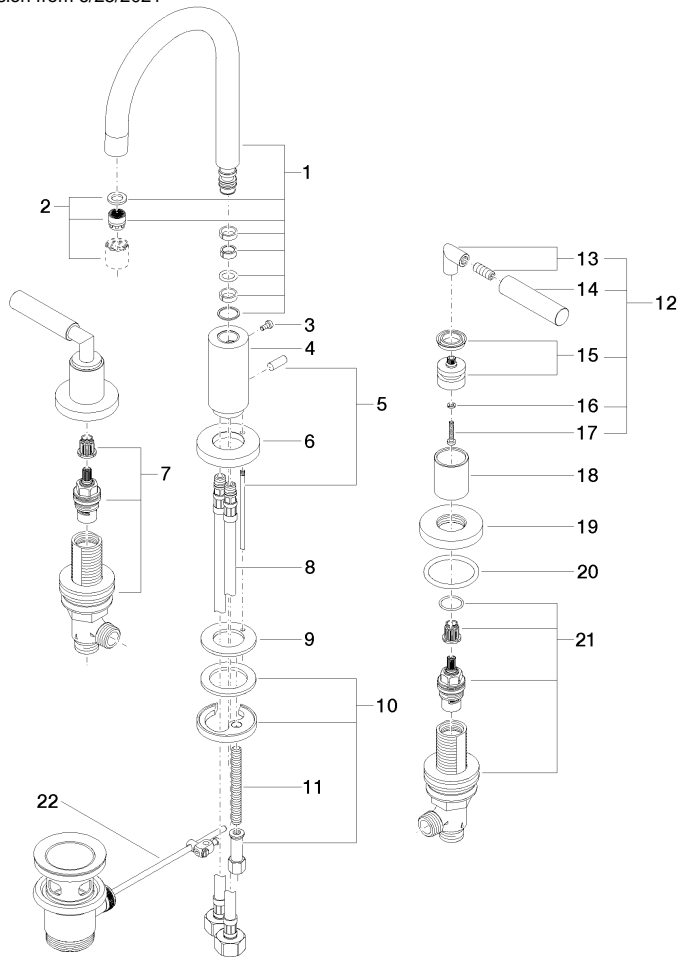

TARA Three-hole basin mixer with pop-up waste - Brushed Champagne (22kt Gold)

TARA

20 710 882 Product version from 6/25/2021

- 135mm projection
- pivotable spout 360°
- circular, air-enriched flow
- height of mixer 270 mm
- height up to aerator 161 mm
- hole diameter valve 32 mm
- hole diameter spout 35 mm
- rosette Ø 55 mm
- 2x screw-in M 10 x 1 pressure hose, leak-tested
- max. flow 7 l/min
- lead-free
- WRAS
- This product can help a building meet the requirements of Green Building Rating Systems, e.g. LEED®, BREEAM®, DGNB

TARA Three-hole basin mixer with pop-up waste - Brushed Champagne (22kt Gold)

TARA

20 710 882 Product version from 6/25/2021

Certificates

LGA_18

ETA_18

WRAS_2212

GDV_0400

20 710 882 Product version from 6/25/2021

TARA Three-hole basin mixer with pop-up waste - Brushed Champagne (22kt Gold)

TARA

20 710 882 Product version from 6/25/2021

Spare parts list

No.	Item Number	Name	Quantity used	Delivery time
1	90 28 22 217 01-46	spout	1	30
2	90 23 01 028 03-46	aerator	1	30
3	09 30 30 057 90	screw	1	2
4	09 11 10 087 10-46	connection	1	30
5	04 20 89 030 80-46	pull-rod	1	30
6	09 28 10 133-46	ring	1	30
7	90 17 11 040 51 90	side panel	1	2
8	04 30 04 019 00 90	hose	2	2
9	09 14 05 047 90	seal	1	2
10	04 30 11 038 00 90	fixing set	1	2
11	09 31 11 011 90	pin	1	2
12	04 20 88 052 00-46	handle	2	30
13	04 18 20 022 00-46	angle	2	-
Spare part can no longer be ordered, please order the replacement item				
14	09 20 88 052-46	handle	2	30
15	90 12 12 007 00-46	base	2	30
16	90 30 11 029 00 90	disc	2	2
17	90 30 30 075 00 90	screw	2	2
18	09 21 02 140-46	sleeve	2	60
19	09 27 89 105-46	rosette	2	60
20	90 14 10 043 00 90	seal	2	2
21	90 17 11 040 50 90	side panel	1	2
22	90 11 01 001 00-46	pop-up waste	1	30