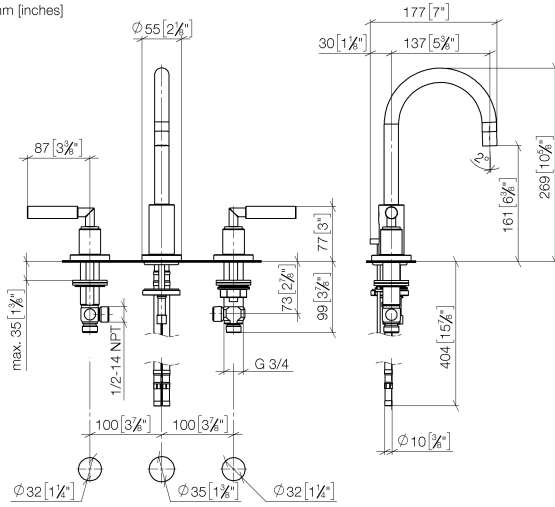

TARA Three-hole basin mixer with pop-up waste - Brushed Champagne (22kt Gold)

TARA

20 710 882 Product version from 6/25/2021

- 135mm projection
- pivotable spout 360°
- circular, air-enriched flow
- height of mixer 270 mm
- height up to aerator 161 mm
- hole diameter valve 32 mm
- hole diameter spout 35 mm
- rosette Ø 55 mm
- 2x screw-in M 10 x 1 pressure hose, leak-tested
- max. flow 7 l/min
- lead-free
- WRAS
- This product can help a building meet the requirements of Green Building Rating Systems, e.g. LEED®, BREEAM®, DGNB

Recommended miscellaneous

High pressure hoses - 12 506 970 90
 • 2x 3/8" x 1/2" x 500mm high pressure hose

20 710 882 Product version from 6/25/2021
mm [inches]

Flow rate chart

Codes & Standards

DIN 4109	EN 200	Executive Order no. 1007	ISO 3822
Scottish Water Byelaws	UK Water Supply Regulations	Ü-Zeichen	VA-Zeichen

20 710 882 Product version from 6/25/2021

TARA Three-hole basin mixer with pop-up waste - Brushed Champagne (22kt Gold)

TARA

20 710 882 Product version from 6/25/2021

Spare parts list

No.	Item Number	Name	Quantity used	Delivery time
1	90 28 22 217 01-46	spout	1	30
2	90 23 01 028 03-46	aerator	1	30
3	09 30 30 057 90	screw	1	2
4	09 11 10 087 10-46	connection	1	30
5	04 20 89 030 80-46	pull-rod	1	30
6	09 28 10 133-46	ring	1	30
7	90 17 11 040 51 90	side panel	1	2
8	04 30 04 019 00 90	hose	2	2
9	09 14 05 047 90	seal	1	2
10	04 30 11 038 00 90	fixing set	1	2
11	09 31 11 011 90	pin	1	2
12	04 20 88 052 00-46	handle	2	30
13	04 18 20 022 00-46	angle	2	-
Spare part can no longer be ordered, please order the replacement item				
14	09 20 88 052-46	handle	2	30
15	90 12 12 007 00-46	base	2	30
16	90 30 11 029 00 90	disc	2	2
17	90 30 30 075 00 90	screw	2	2
18	09 21 02 140-46	sleeve	2	60
19	09 27 89 105-46	rosette	2	60
20	90 14 10 043 00 90	seal	2	2
21	90 17 11 040 50 90	side panel	1	2
22	90 11 01 001 00-46	pop-up waste	1	30