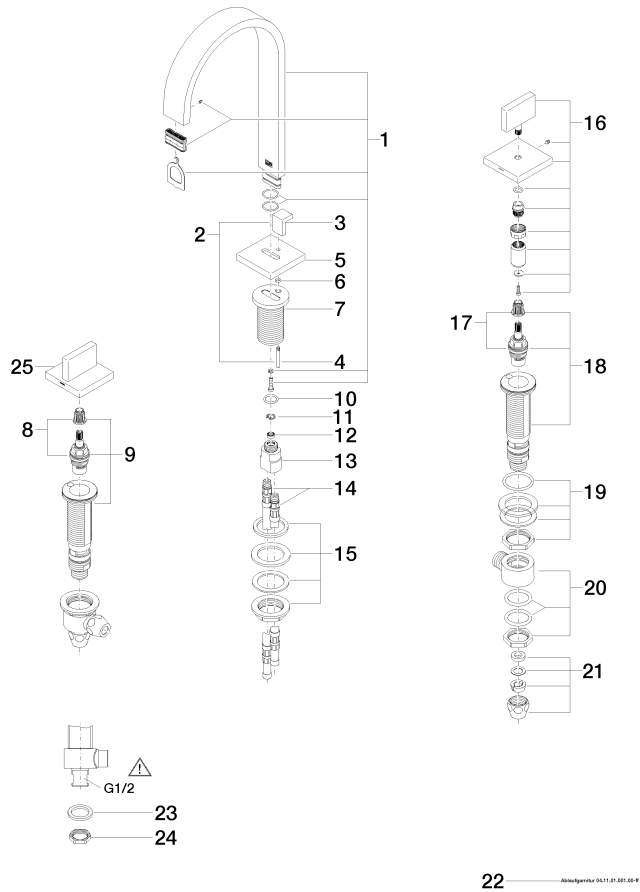

MEM Three-hole basin mixer with pop-up waste - Chrome

MEM

20 713 782

- 165mm projection
- fixed spout
- rectangular, air-enriched flow
- height of mixer 277 mm
- height up to aerator 170 mm
- hole diameter spout 35 mm
- hole diameter valve 32 mm
- rosette 60 x 60 mm
- 2x screw-in M 10 x 1 pressure hose, leak-tested
- max. flow 8.3 l/min
- lead-free
- This product can help a building meet the requirements of Green Building Rating Systems, e.g. LEED®, BREEAM®, DGNB

Only suitable for basins with an overflow.

	Chrome	20 713 782-00
	Brushed Platinum	20 713 782-06
	Platinum	20 713 782-08
	Dark Chrome	20 713 782-19
	Brushed Durabronze (23kt Gold)	20 713 782-28
	Brushed Champagne (22kt Gold)	20 713 782-46
	Champagne (22kt Gold)	20 713 782-47
	Brushed Dark Platinum	20 713 782-99

Recommended miscellaneous

High pressure hoses -
 • 2x 3/8" x 1/2" x 500mm high pressure hose

12 506 970 90

20 713 782

Flow rate chart

Certificates

WRAS_2306057.

LGA_18594.

ETA_18154.

GDV_0400289.

20 713 782

MEM Three-hole basin mixer with pop-up waste - Chrome

MEM

20 713 782

Spare parts list

No.	Item Number	Name	Quantity used	Delivery time
1	90 28 22 158 00-00	spout	1	10
2	04 20 78 030 80-00	pull-rod	1	10
3	09 20 78 030-00	handle	1	10
4	09 31 09 080-00	pull-rod	1	10
5	09 27 78 032-00	rosette	1	10
6	09 14 10 166 90	seal	1	2
7	09 11 10 054 10 90	connection	1	2
8	90 90 03 152 00 90	top	1	2
9	04 17 11 058 52 90	side panel	1	2
10	09 14 10 130 90	seal	1	2
11	09 16 01 016 90	ring	1	2
12	09 23 01 052 90	flow reducer	1	2
13	09 11 10 055 10 90	connection	1	2
14	04 30 04 016 00 90	hose	2	60
15	04 23 10 009 01 90	fixing set	1	2
16	90 20 78 002 04-00	handle (cold)	1	10
17	90 90 03 153 00 90	top	1	2
18	04 17 11 058 53 90	side panel	1	2
19	04 23 10 032 78 90	fixing set	2	2
20	04 17 11 023 10 90	distributor	2	2
21	90 23 30 040 00-00	threaded connector	4	10
22	90 11 01 001 00-00	pop-up waste	1	10
23	09 30 11 059 90	disc	2	2
24	09 23 10 012 90	nut	2	2
25	90 20 78 002 05-00	handle (hot)	1	10