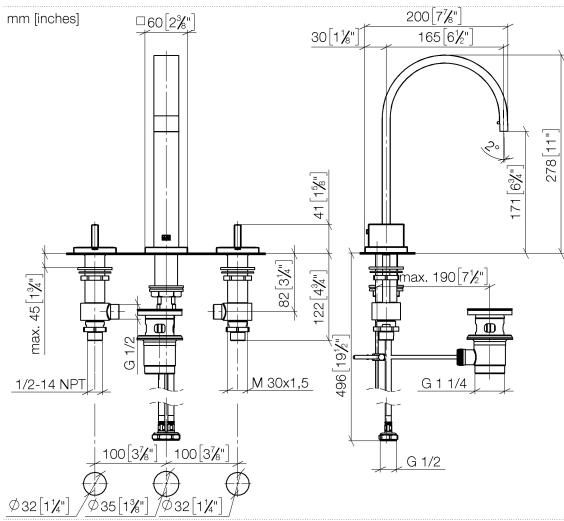

MEM Three-hole basin mixer with pop-up waste - Chrome

MEM

20 713 782

- 165mm projection
- fixed spout
- rectangular, air-enriched flow
- height of mixer 277 mm
- height up to aerator 170 mm
- hole diameter spout 35 mm
- hole diameter valve 32 mm
- rosette 60 x 60 mm
- 2x screw-in M 10 x 1 pressure hose, leak-tested
- max. flow 8.3 l/min
- lead-free
- This product can help a building meet the requirements of Green Building Rating Systems, e.g. LEED®, BREEAM®, DGNB

Only suitable for basins with an overflow.

	Chrome	20 713 782-00
	Brushed Platinum	20 713 782-06
	Platinum	20 713 782-08
	Dark Chrome	20 713 782-19
	Brushed Durabronze (23kt Gold)	20 713 782-28
	Brushed Champagne (22kt Gold)	20 713 782-46
	Champagne (22kt Gold)	20 713 782-47
	Brushed Dark Platinum	20 713 782-99

Recommended miscellaneous

High pressure hoses -
 • 2x 3/8" x 1/2" x 500mm high pressure hose

12 506 970 90

20 713 782

Flow rate chart

Certificates

WRAS_2306057.

LGA_18594.

ETA_18154.

GDV_0400289.

20 713 782

MEM Three-hole basin mixer with pop-up waste - Chrome

MEM

20 713 782

Spare parts list

No.	Item Number	Name	Quantity used	Delivery time
1	90 28 22 158 00-00	spout	1	10
2	04 20 78 030 80-00	pull-rod	1	10
3	09 20 78 030-00	handle	1	10
4	09 31 09 080-00	pull-rod	1	10
5	09 27 78 032-00	rosette	1	10
6	09 14 10 166 90	seal	1	2
7	09 11 10 054 10 90	connection	1	2
8	90 90 03 152 00 90	top	1	2
9	04 17 11 058 52 90	side panel	1	2
10	09 14 10 130 90	seal	1	2
11	09 16 01 016 90	ring	1	2
12	09 23 01 052 90	flow reducer	1	2
13	09 11 10 055 10 90	connection	1	2
14	04 30 04 016 00 90	hose	2	60
15	04 23 10 009 01 90	fixing set	1	2
16	90 20 78 002 04-00	handle (cold)	1	10
17	90 90 03 153 00 90	top	1	2
18	04 17 11 058 53 90	side panel	1	2
19	04 23 10 032 78 90	fixing set	2	2
20	04 17 11 023 10 90	distributor	2	2
21	90 23 30 040 00-00	threaded connector	4	10
22	90 11 01 001 00-00	pop-up waste	1	10
23	09 30 11 059 90	disc	2	2
24	09 23 10 012 90	nut	2	2
25	90 20 78 002 05-00	handle (hot)	1	10