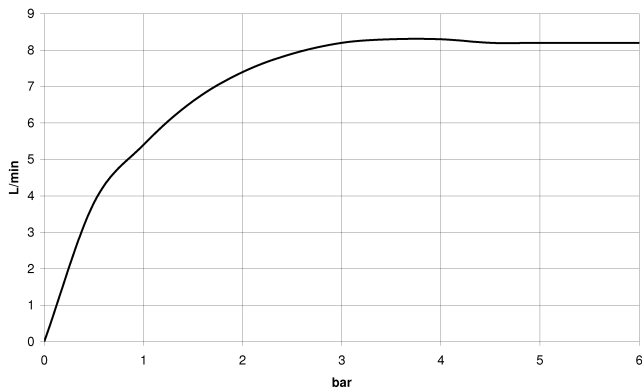

MEM Three-hole basin mixer with pop-up waste - Chrome

MEM

20 713 782

- 165mm projection
- fixed spout
- rectangular, air-enriched flow
- height of mixer 277 mm
- height up to aerator 170 mm
- hole diameter spout 35 mm
- hole diameter valve 32 mm
- rosette 60 x 60 mm
- 2x screw-in M 10 x 1 pressure hose, leak-tested
- max. flow 8.3 l/min
- lead-free
- This product can help a building meet the requirements of Green Building Rating Systems, e.g. LEED®, BREEAM®, DGNB

Recommended miscellaneous

High pressure hoses -
 • 2x 3/8" x 1/2" x 500mm high pressure hose

12 506 970 90

20 713 782

Flow rate chart

Certificates

WRAS_2306057.

LGA_18594.