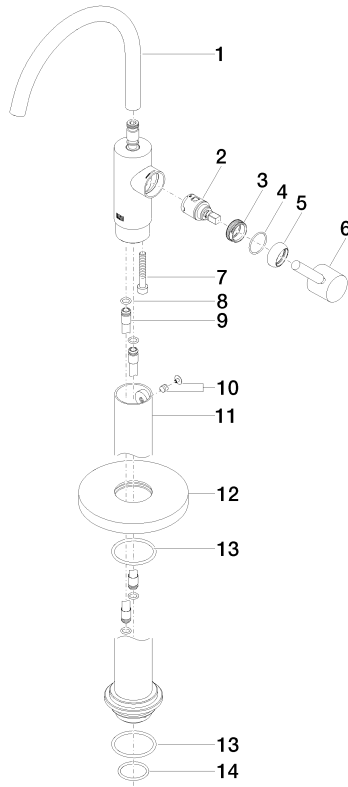

META Single-lever basin mixer with stand pipe without pop-up waste - Brushed Platinum

22 584 661 Product version from 5/1/2022

- 202mm projection
- circular, air-enriched flow
- total height 1197 - 1267 mm
- height up to water outlet point 1098 mm
- rosette Ø 135 mm
- max. flow 5.7 l/min
- lead-free
- This product can help a building meet the requirements of Green Building Rating Systems, e.g. LEED®, BREEAM®, DGNB
- pivoting spout
- WRAS

35 945 970 90

META Single-lever basin mixer with stand pipe without pop-up waste - Brushed Platinum

22 584 661 Product version from 5/1/2022
mm [inches]

Flow rate chart

Codes & Standards

DIN 4109

ISO 3822

Scottish Water
Byelaws

UK Water Supply
Regulations

Ü-Zeichen

META Single-lever basin mixer with stand pipe without pop-up waste - Brushed Platinum

22 584 661 Product version from 5/1/2022

Certificates

LGA_38

WRAS_240502

META Single-lever basin mixer with stand pipe without pop-up waste - Brushed Platinum

22 584 661 Product version from 5/1/2022

Spare parts list

No.	Item Number	Name	Quantity used	Delivery time
1	90 28 22 313 00-06	spout	1	10
2	90 15 05 042 00 90	cartridge	1	2
3	09 24 04 266 90	nut	1	2
4	09 14 10 091 90	seal	1	2
5	09 28 30 021-06	cover	1	10
6	90 20 66 003 00-06	handle	1	10
7	09 30 30 111 90	screw	1	2
8	09 14 10 139 90	seal	2	2
9	04 28 22 022 10 90	connection	2	2
10	04 31 11 002 00 90	pin	1	2
11	90 28 22 574 00-06	pipe	1	10
12	09 27 88 005-06	rosette	1	10
13	09 14 10 084 90	seal	2	2
14	09 14 10 018 90	seal	1	2