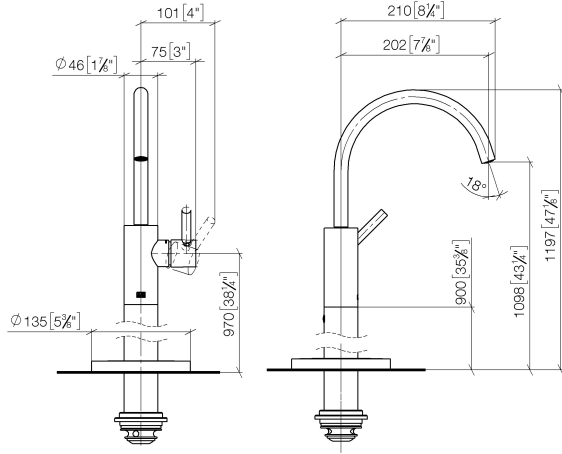

META Single-lever basin mixer with stand pipe without pop-up waste - Brushed Platinum

22 584 661 Product version from 5/1/2022

- 202mm projection
- circular, air-enriched flow
- total height 1197 - 1267 mm
- height up to water outlet point 1098 mm
- rosette Ø 135 mm
- max. flow 5.7 l/min
- lead-free
- This product can help a building meet the requirements of Green Building Rating Systems, e.g. LEED®, BREEAM®, DGNB
- pivoting spout
- WRAS

Required miscellaneous

- Concealed floor mounting -**
- max. recess depth mm
 - min. recess depth mm

35 945 970 90

Required miscellaneous

- Concealed floor mounting -**
- max. recess depth mm
 - min. recess depth mm

35 945 970 90

META Single-lever basin mixer with stand pipe without pop-up waste - Brushed Platinum

22 584 661 Product version from 5/1/2022
mm [inches]

Flow rate chart

Codes & Standards

DIN 4109

ISO 3822

Scottish Water
Byelaws

UK Water Supply
Regulations

Ü-Zeichen

META Single-lever basin mixer with stand pipe without pop-up waste - Brushed Platinum

22 584 661 Product version from 5/1/2022

Certificates

LGA_38

WRAS_240502

META Single-lever basin mixer with stand pipe without pop-up waste - Brushed Platinum