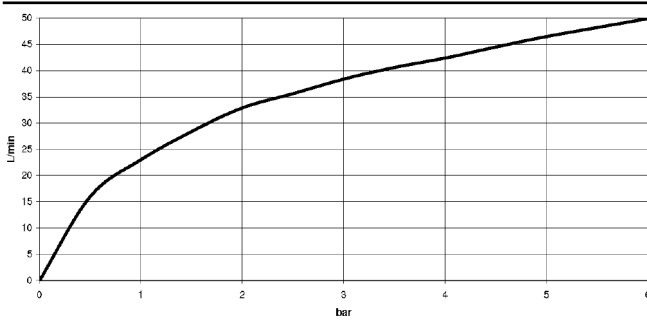

22 900 360

- rosette Ø 60 mm
- porcelain insert COLD

	Brushed Durabron (23kt Gold)	22 900 360-28
	Chrome	22 900 360-00
	Brushed Platinum	22 900 360-06
	Platinum	22 900 360-08
	Durabron (23kt Gold)	22 900 360-09
	Brushed Dark Platinum	22 900 360-99

22 900 360

Flow rate chart

22 900 360

Product version up to 5/1/2024

Product version from 5/1/2024

Parts for other
finishes can be found
here: Chrome

MADISON Angle valve - Brushed Durabron (23kt Gold)

MADISON