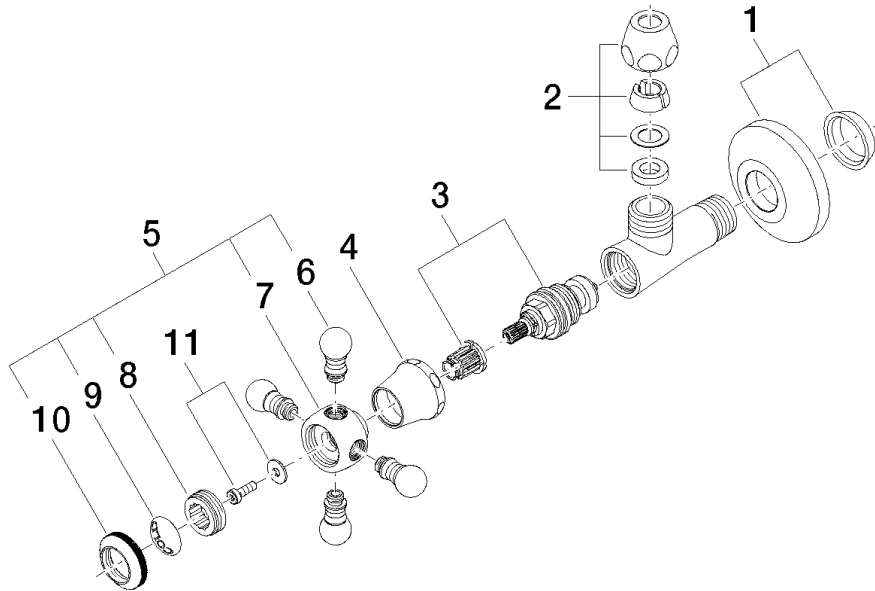

22 900 360

- rosette Ø 60 mm
- porcelain insert COLD

	Brushed Durabron (23kt Gold)	22 900 360-28
	Chrome	22 900 360-00
	Brushed Platinum	22 900 360-06
	Platinum	22 900 360-08
	Durabron (23kt Gold)	22 900 360-09
	Brushed Dark Platinum	22 900 360-99

22 900 360

Flow rate chart

22 900 360

Product version up to 5/1/2024

Product version from 5/1/2024

Parts for other
finishes can be found
here: Chrome

MADISON Angle valve - Brushed Durabron (23kt Gold)

MADISON

22 900 360

Spare parts list

Product version up to 5/1/2024

Product version from 5/1/2024

No.	Item Number	Name	Quantity used	Delivery time
	04 27 01 003 00-28	rosette	14	-

Spare part can no longer be ordered, please order the replacement item