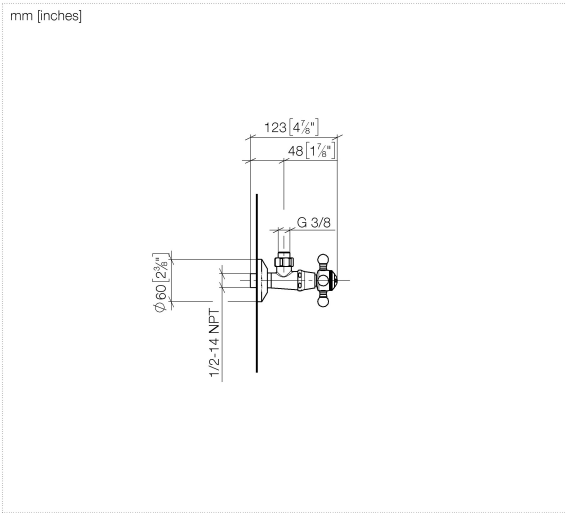

22 900 360

- rosette Ø 60 mm
- porcelain insert COLD

	Brushed Durabron (23kt Gold)	22 900 360-28
	Chrome	22 900 360-00
	Brushed Platinum	22 900 360-06
	Platinum	22 900 360-08
	Durabron (23kt Gold)	22 900 360-09
	Brushed Dark Platinum	22 900 360-99

22 900 360

Flow rate chart

22 900 360

Product version up to 5/1/2024

Product version from 5/1/2024

Parts for other
finishes can be found
here: Chrome

MADISON Angle valve - Brushed Durabron (23kt Gold)

MADISON

22 900 360

Spare parts list

Product version up to 5/1/2024

Product version from 5/1/2024

No.	Item Number	Name	Quantity used	Delivery time
	04 27 01 003 00-28	rosette	14	-

Spare part can no longer be ordered, please order the replacement item