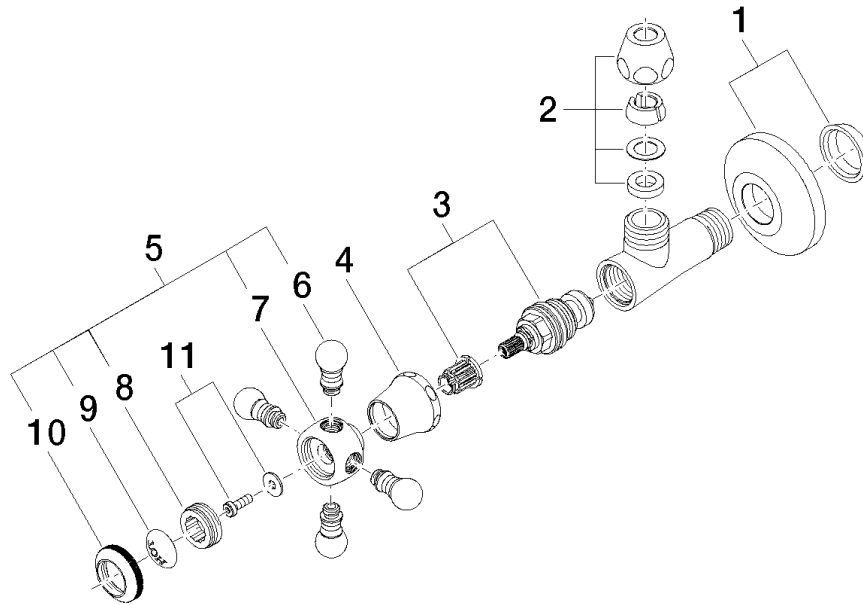

22 900 361

- rosette Ø 60 mm
- porcelain insert HOT

	Brushed Durabron (23kt Gold)	22 900 361-28
	Chrome	22 900 361-00
	Brushed Platinum	22 900 361-06
	Platinum	22 900 361-08
	Durabron (23kt Gold)	22 900 361-09
	Brushed Dark Platinum	22 900 361-99

22 900 361

mm [inches]

Flow rate chart

22 900 361

Product version up to 5/1/2024

Product version from 5/1/2024

Parts for other
finishes can be found
here: Chrome

MADISON Angle valve - Brushed Durabron (23kt Gold)

MADISON

22 900 361

Spare parts list

Product version up to 5/1/2024

Product version from 5/1/2024

No.	Item Number	Name	Quantity used	Delivery time
	04 27 01 003 00-28	rosette	14	-

Spare part can no longer be ordered, please order the replacement item