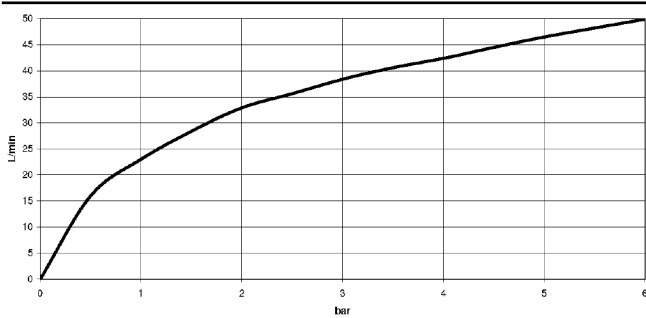

22 900 361

- rosette Ø 60 mm
- porcelain insert HOT

	Brushed Durabron (23kt Gold)	22 900 361-28
	Chrome	22 900 361-00
	Brushed Platinum	22 900 361-06
	Platinum	22 900 361-08
	Durabron (23kt Gold)	22 900 361-09
	Brushed Dark Platinum	22 900 361-99

22 900 361

mm [inches]

Flow rate chart

22 900 361

Product version up to 5/1/2024

Product version from 5/1/2024

Parts for other
finishes can be found
here: Chrome

MADISON Angle valve - Brushed Durabron (23kt Gold)