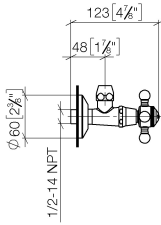

22 900 361

- rosette Ø 60 mm
- porcelain insert HOT

	Brushed Durabron (23kt Gold)	22 900 361-28
	Chrome	22 900 361-00
	Brushed Platinum	22 900 361-06
	Platinum	22 900 361-08
	Durabron (23kt Gold)	22 900 361-09
	Brushed Dark Platinum	22 900 361-99

22 900 361

mm [inches]

Flow rate chart

22 900 361

Product version up to 5/1/2024

Product version from 5/1/2024

Parts for other
finishes can be found
here: Chrome

MADISON Angle valve - Brushed Durabron (23kt Gold)

MADISON

22 900 361

Spare parts list

Product version up to 5/1/2024

Product version from 5/1/2024

No.	Item Number	Name	Quantity used	Delivery time
	04 27 01 003 00-28	rosette	14	-

Spare part can no longer be ordered, please order the replacement item