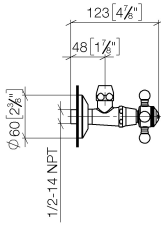

22 900 361

- rosette Ø 60 mm
- porcelain insert HOT

	Brushed Dark Platinum	22 900 361-99
	Chrome	22 900 361-00
	Brushed Platinum	22 900 361-06
	Platinum	22 900 361-08
	Durabass (23kt Gold)	22 900 361-09
	Brushed Durabass (23kt Gold)	22 900 361-28

22 900 361

mm [inches]

Flow rate chart

22 900 361

Product version up to 5/1/2024

**Product version from 5/1/2024**

Parts for other finishes can be found here: [Chrome](#)