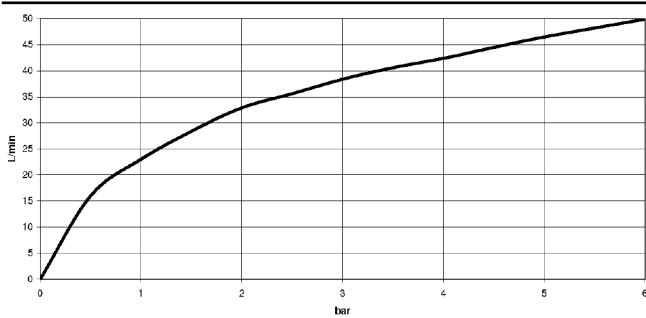

22 900 361

- rosette Ø 60 mm
- porcelain insert HOT

	Brushed Dark Platinum	22 900 361-99
	Chrome	22 900 361-00
	Brushed Platinum	22 900 361-06
	Platinum	22 900 361-08
	Durabass (23kt Gold)	22 900 361-09
	Brushed Durabass (23kt Gold)	22 900 361-28

22 900 361

mm [inches]

Flow rate chart

22 900 361

Product version up to 5/1/2024

**Product version from 5/1/2024**

Parts for other finishes can be found here: [Chrome](#)