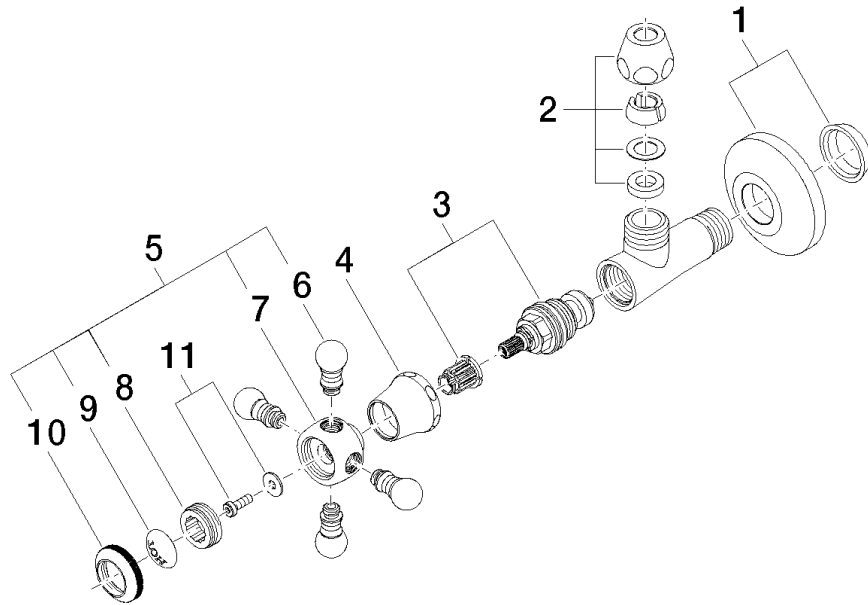

22 900 361

- rosette Ø 60 mm
- porcelain insert HOT

	Brushed Dark Platinum	22 900 361-99
	Chrome	22 900 361-00
	Brushed Platinum	22 900 361-06
	Platinum	22 900 361-08
	Durabass (23kt Gold)	22 900 361-09
	Brushed Durabass (23kt Gold)	22 900 361-28

22 900 361

mm [inches]

Flow rate chart

22 900 361

Product version up to 5/1/2024

**Product version from 5/1/2024**

Parts for other finishes can be found here: [Chrome](#)

# MADISON Angle valve - Brushed Dark Platinum

MADISON

22 900 361

### Product version from 5/1/2024

No.	Item Number	Name	Quantity used	Delivery time
	04 27 01 003 00-99	rosette	14	30