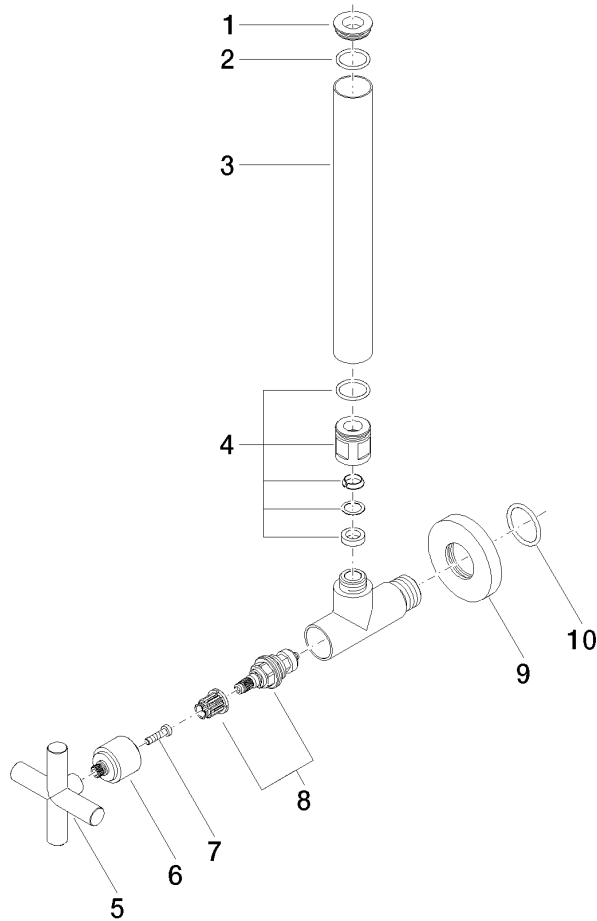

22 900 892

- rosette Ø 55 mm
- hose covering 200mm, for shortening

	Chrome	22 900 892-00
	Brushed Platinum	22 900 892-06
	Platinum	22 900 892-08
	Dark Chrome	22 900 892-19
	Brushed Durabronze (23kt Gold)	22 900 892-28
	Matte Black	22 900 892-33
	Brushed Bronze	22 900 892-42
	Brushed Champagne (22kt Gold)	22 900 892-46
	Champagne (22kt Gold)	22 900 892-47
	Brushed Dark Platinum	22 900 892-99

22 900 892

mm [inches]

Flow rate chart

22 900 892

Product version up to 5/27/2021

**Product version from 5/27/2021**

Parts for other finishes can be found here: Brushed Platinum

# TARA Angle valve - Chrome

TARA

22 900 892

### Product version from 5/27/2021

No.	Item Number	Name	Quantity used	Delivery time
	09 21 22 000-00	nipple	10	10