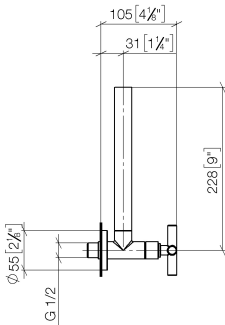

22 900 892

- rosette Ø 55 mm
- hose covering 200mm, for shortening

	Chrome	22 900 892-00
	Brushed Platinum	22 900 892-06
	Platinum	22 900 892-08
	Dark Chrome	22 900 892-19
	Brushed Durabronze (23kt Gold)	22 900 892-28
	Matte Black	22 900 892-33
	Brushed Bronze	22 900 892-42
	Brushed Champagne (22kt Gold)	22 900 892-46
	Champagne (22kt Gold)	22 900 892-47
	Brushed Dark Platinum	22 900 892-99

22 900 892

mm [inches]

Flow rate chart

22 900 892

Product version up to 5/27/2021

**Product version from 5/27/2021**

Parts for other finishes can be found here: Brushed Platinum

### Product version from 5/27/2021

No.	Item Number	Name	Quantity used	Delivery time
	09 21 22 000-00	nipple	10	10