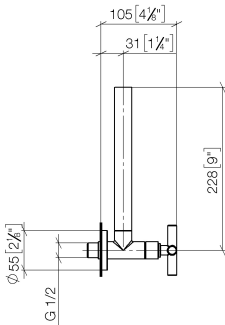

22 900 892

- rosette Ø 55 mm
- hose covering 200mm, for shortening

	Chrome	22 900 892-00
	Brushed Platinum	22 900 892-06
	Platinum	22 900 892-08
	Dark Chrome	22 900 892-19
	Brushed Durabronze (23kt Gold)	22 900 892-28
	Matte Black	22 900 892-33
	Brushed Bronze	22 900 892-42
	Brushed Champagne (22kt Gold)	22 900 892-46
	Champagne (22kt Gold)	22 900 892-47
	Brushed Dark Platinum	22 900 892-99

22 900 892

mm [inches]

Flow rate chart

22 900 892

Product version up to 5/27/2021

Product version from 5/27/2021

Parts for other finishes can be found here: Brushed Platinum

TARA Angle valve - Chrome

TARA

22 900 892

Spare parts list

Product version up to 5/27/2021

Product version from 5/27/2021

No.	Item Number	Name	Quantity used	Delivery time
	09 21 22 000-00	nipple	10	10