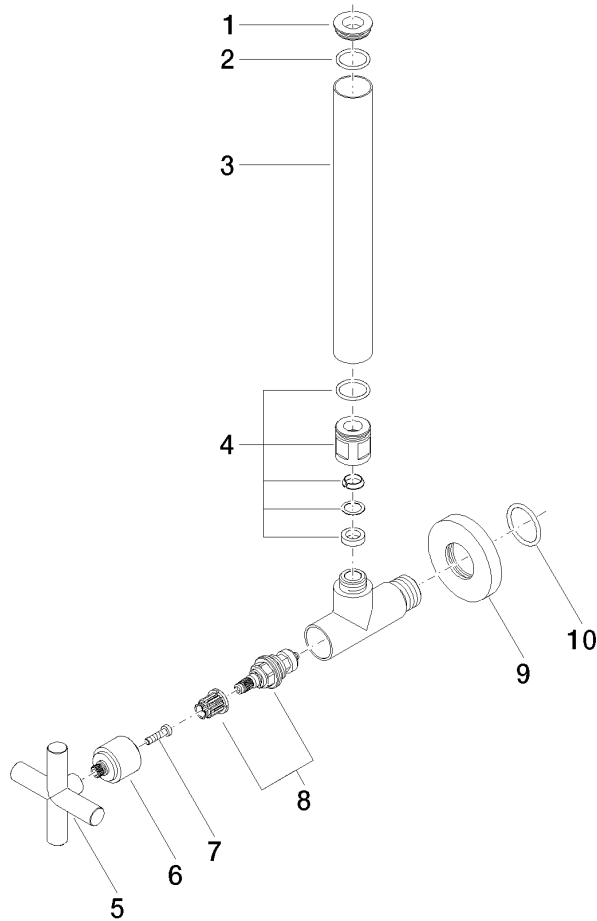

22 900 892

- rosette Ø 55 mm
- hose covering 200mm, for shortening

	Chrome	22 900 892-00
	Brushed Platinum	22 900 892-06
	Platinum	22 900 892-08
	Dark Chrome	22 900 892-19
	Brushed Durabronze (23kt Gold)	22 900 892-28
	Matte Black	22 900 892-33
	Brushed Bronze	22 900 892-42
	Brushed Champagne (22kt Gold)	22 900 892-46
	Champagne (22kt Gold)	22 900 892-47
	Brushed Dark Platinum	22 900 892-99

22 900 892

mm [inches]

Flow rate chart

22 900 892

Product version up to 5/27/2021

Product version from 5/27/2021

Parts for other finishes can be found here: Brushed Platinum

TARA Angle valve - Chrome

TARA

22 900 892

Spare parts list

Product version up to 5/27/2021

Product version from 5/27/2021

No.	Item Number	Name	Quantity used	Delivery time
	09 21 22 000-00	nipple	10	10