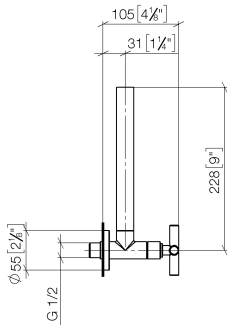

22 900 892

- rosette Ø 55 mm
- hose covering 200mm, for shortening

	Brushed Platinum	22 900 892-06
	Chrome	22 900 892-00
	Platinum	22 900 892-08
	Dark Chrome	22 900 892-19
	Brushed Durabronze (23kt Gold)	22 900 892-28
	Matte Black	22 900 892-33
	Brushed Bronze	22 900 892-42
	Brushed Champagne (22kt Gold)	22 900 892-46
	Champagne (22kt Gold)	22 900 892-47
	Brushed Dark Platinum	22 900 892-99

22 900 892

mm [inches]

Flow rate chart

22 900 892

Product version up to 5/27/2021

**Product version from 5/27/2021**

Parts for other finishes can be found here: [Chrome](#)

#### **Product version from 5/27/2021**

No.	Item Number	Name	Quantity used	Delivery time
	09 21 22 000-06	nipple	10	10