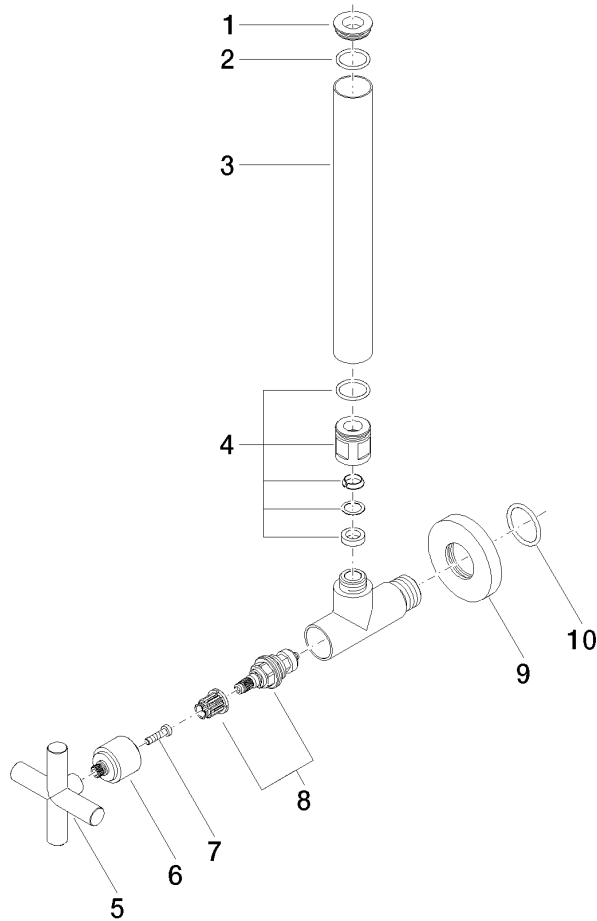

22 900 892

- rosette Ø 55 mm
- hose covering 200mm, for shortening

	Brushed Platinum	22 900 892-06
	Chrome	22 900 892-00
	Platinum	22 900 892-08
	Dark Chrome	22 900 892-19
	Brushed Durabronze (23kt Gold)	22 900 892-28
	Matte Black	22 900 892-33
	Brushed Bronze	22 900 892-42
	Brushed Champagne (22kt Gold)	22 900 892-46
	Champagne (22kt Gold)	22 900 892-47
	Brushed Dark Platinum	22 900 892-99

22 900 892

mm [inches]

Flow rate chart

22 900 892

Product version up to 5/27/2021

**Product version from 5/27/2021**

Parts for other finishes can be found here: [Chrome](#)

## TARA Angle valve - Brushed Platinum

TARA

22 900 892

#### **Product version from 5/27/2021**

No.	Item Number	Name	Quantity used	Delivery time
	09 21 22 000-06	nipple	10	10