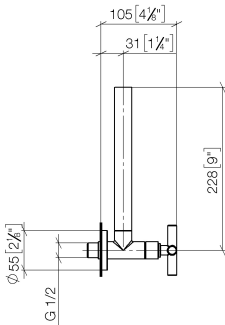

22 900 892

- rosette Ø 55 mm
- hose covering 200mm, for shortening

	Platinum	22 900 892-08
	Chrome	22 900 892-00
	Brushed Platinum	22 900 892-06
	Dark Chrome	22 900 892-19
	Brushed Durabronze (23kt Gold)	22 900 892-28
	Matte Black	22 900 892-33
	Brushed Bronze	22 900 892-42
	Brushed Champagne (22kt Gold)	22 900 892-46
	Champagne (22kt Gold)	22 900 892-47
	Brushed Dark Platinum	22 900 892-99

22 900 892

mm [inches]

**Flow rate chart**

22 900 892

Product version up to 5/27/2021

**Product version from 5/27/2021**

Parts for other finishes can be found here: [Chrome](#)

#### **Product version from 5/27/2021**

No.	Item Number	Name	Quantity used	Delivery time
	09 21 22 000-08	nipple	10	40