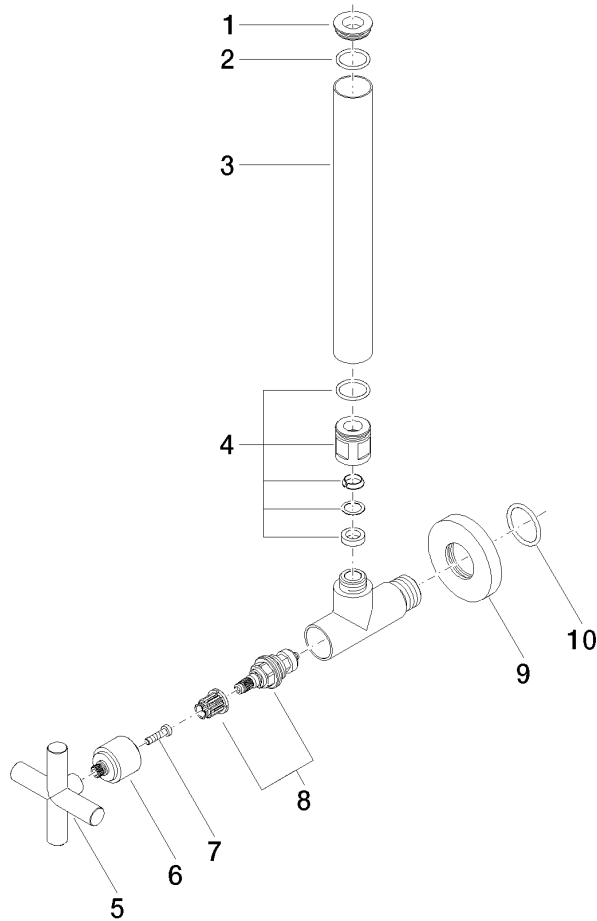

22 900 892

- rosette Ø 55 mm
- hose covering 200mm, for shortening

	Platinum	22 900 892-08
	Chrome	22 900 892-00
	Brushed Platinum	22 900 892-06
	Dark Chrome	22 900 892-19
	Brushed Durabronze (23kt Gold)	22 900 892-28
	Matte Black	22 900 892-33
	Brushed Bronze	22 900 892-42
	Brushed Champagne (22kt Gold)	22 900 892-46
	Champagne (22kt Gold)	22 900 892-47
	Brushed Dark Platinum	22 900 892-99

22 900 892

mm [inches]

**Flow rate chart**

22 900 892

Product version up to 5/27/2021

**Product version from 5/27/2021**

Parts for other finishes can be found here: [Chrome](#)

## TARA Angle valve - Platinum

TARA

22 900 892

#### **Product version from 5/27/2021**

No.	Item Number	Name	Quantity used	Delivery time
	09 21 22 000-08	nipple	10	40