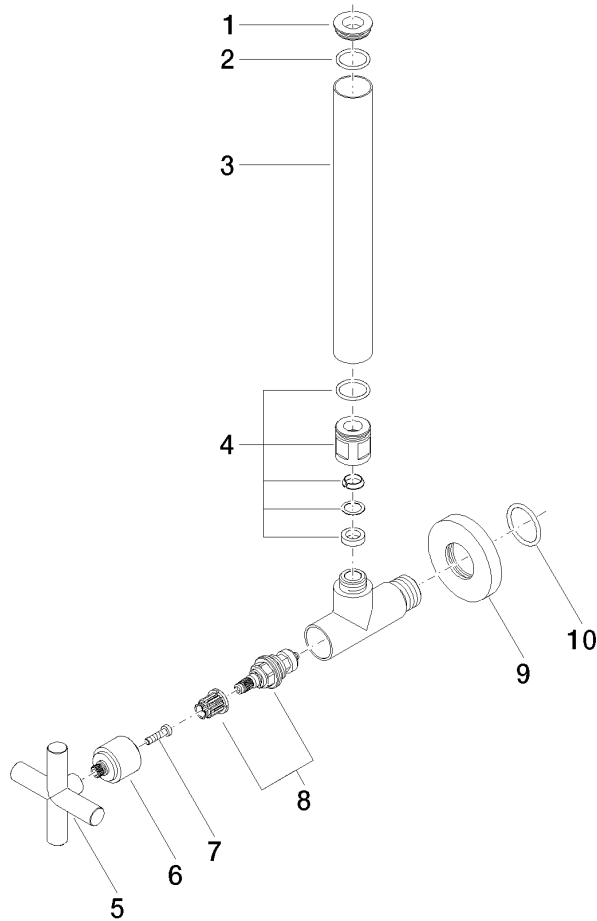

22 900 892

- rosette Ø 55 mm
- hose covering 200mm, for shortening

| | | |
|---|-------------------------------------|---------------|
|  | Matte Black | 22 900 892-33 |
|  | Chrome | 22 900 892-00 |
|  | Brushed Platinum | 22 900 892-06 |
|  | Platinum | 22 900 892-08 |
|  | Dark Chrome | 22 900 892-19 |
|  | Brushed Durabronze (23kt Gold) | 22 900 892-28 |
|  | Brushed Bronze | 22 900 892-42 |
|  | Brushed Champagne (22kt Gold) | 22 900 892-46 |
|  | Champagne (22kt Gold) | 22 900 892-47 |
|  | Brushed Dark Platinum | 22 900 892-99 |

22 900 892

mm [inches]

Flow rate chart

22 900 892

Product version up to 5/27/2021

Product version from 5/27/2021

Parts for other
finishes can be found
here: [Chrome](#)

TARA Angle valve - Matte Black

TARA

22 900 892

Spare parts list

Product version up to 5/27/2021

Product version from 5/27/2021

| No. | Item Number | Name | Quantity used | Delivery time |
|-----|-----------------|--------|---------------|---------------|
| | 09 21 22 000-33 | nipple | 10 | 30 |