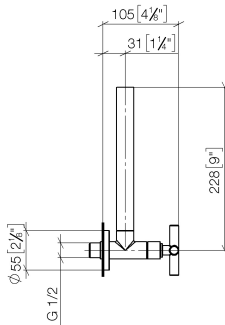

22 900 892

- rosette Ø 55 mm
- hose covering 200mm, for shortening

| | | |
|---|-------------------------------------|---------------|
|  | Matte Black | 22 900 892-33 |
|  | Chrome | 22 900 892-00 |
|  | Brushed Platinum | 22 900 892-06 |
|  | Platinum | 22 900 892-08 |
|  | Dark Chrome | 22 900 892-19 |
|  | Brushed Durabronze (23kt Gold) | 22 900 892-28 |
|  | Brushed Bronze | 22 900 892-42 |
|  | Brushed Champagne (22kt Gold) | 22 900 892-46 |
|  | Champagne (22kt Gold) | 22 900 892-47 |
|  | Brushed Dark Platinum | 22 900 892-99 |

22 900 892

mm [inches]

Flow rate chart

22 900 892

Product version up to 5/27/2021

Product version from 5/27/2021

Parts for other
finishes can be found
here: [Chrome](#)

TARA Angle valve - Matte Black

TARA

22 900 892

Spare parts list

Product version up to 5/27/2021

Product version from 5/27/2021

| No. | Item Number | Name | Quantity used | Delivery time |
|-----|-----------------|--------|---------------|---------------|
| | 09 21 22 000-33 | nipple | 10 | 30 |