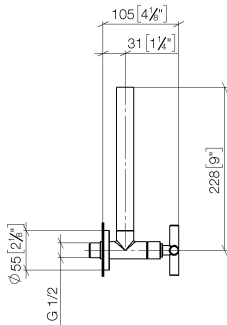

22 900 892

- rosette Ø 55 mm
- hose covering 200mm, for shortening

	Brushed Bronze	22 900 892-42
	Chrome	22 900 892-00
	Brushed Platinum	22 900 892-06
	Platinum	22 900 892-08
	Dark Chrome	22 900 892-19
	Brushed Durabronze (23kt Gold)	22 900 892-28
	Matte Black	22 900 892-33
	Brushed Champagne (22kt Gold)	22 900 892-46
	Champagne (22kt Gold)	22 900 892-47
	Brushed Dark Platinum	22 900 892-99

22 900 892

mm [inches]

Flow rate chart

22 900 892

Product version from 5/27/2021

Parts for other finishes can be found here: Chrome

Spare parts list

Product version from 5/27/2021