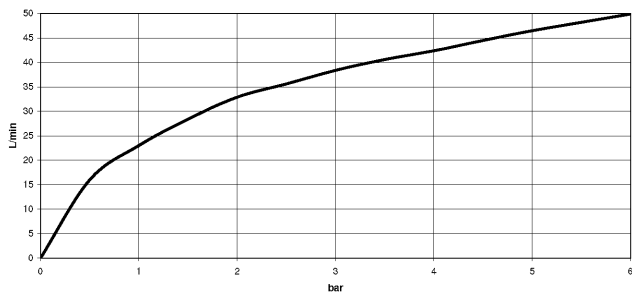

22 900 892

- rosette Ø 55 mm
- hose covering 200mm, for shortening

	Brushed Bronze	22 900 892-42
	Chrome	22 900 892-00
	Brushed Platinum	22 900 892-06
	Platinum	22 900 892-08
	Dark Chrome	22 900 892-19
	Brushed Durabronze (23kt Gold)	22 900 892-28
	Matte Black	22 900 892-33
	Brushed Champagne (22kt Gold)	22 900 892-46
	Champagne (22kt Gold)	22 900 892-47
	Brushed Dark Platinum	22 900 892-99

22 900 892

mm [inches]

Flow rate chart

22 900 892

Product version from 5/27/2021

Parts for other finishes can be found here: Chrome

Spare parts list

Product version from 5/27/2021