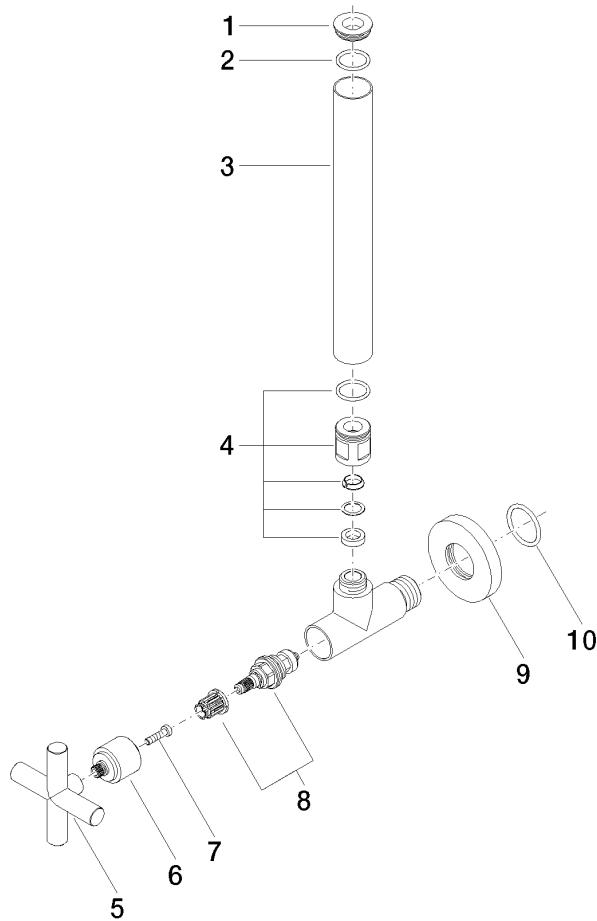

22 900 892

- rosette Ø 55 mm
- hose covering 200mm, for shortening

	Brushed Bronze	22 900 892-42
	Chrome	22 900 892-00
	Brushed Platinum	22 900 892-06
	Platinum	22 900 892-08
	Dark Chrome	22 900 892-19
	Brushed Durabronze (23kt Gold)	22 900 892-28
	Matte Black	22 900 892-33
	Brushed Champagne (22kt Gold)	22 900 892-46
	Champagne (22kt Gold)	22 900 892-47
	Brushed Dark Platinum	22 900 892-99

22 900 892

mm [inches]

Flow rate chart

22 900 892

Product version from 5/27/2021

Parts for other finishes can be found here: Chrome

Spare parts list

Product version from 5/27/2021