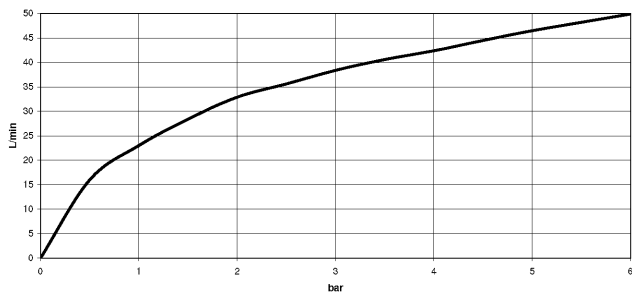

22 900 892

- rosette Ø 55 mm
- hose covering 200mm, for shortening

	Brushed Dark Platinum	22 900 892-99
	Chrome	22 900 892-00
	Brushed Platinum	22 900 892-06
	Platinum	22 900 892-08
	Dark Chrome	22 900 892-19
	Brushed Durabronze (23kt Gold)	22 900 892-28
	Matte Black	22 900 892-33
	Brushed Bronze	22 900 892-42
	Brushed Champagne (22kt Gold)	22 900 892-46
	Champagne (22kt Gold)	22 900 892-47

22 900 892

mm [inches]

Flow rate chart

22 900 892

Product version up to 5/27/2021

Product version from 5/27/2021

Parts for other finishes can be found here: [Chrome](#)

TARA Angle valve - Brushed Dark Platinum