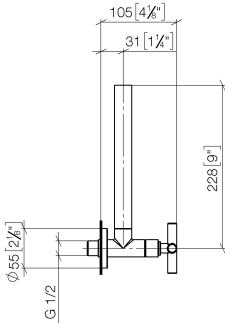

22 900 892

- rosette Ø 55 mm
- hose covering 200mm, for shortening

	Brushed Dark Platinum	22 900 892-99
	Chrome	22 900 892-00
	Brushed Platinum	22 900 892-06
	Platinum	22 900 892-08
	Dark Chrome	22 900 892-19
	Brushed Durabronze (23kt Gold)	22 900 892-28
	Matte Black	22 900 892-33
	Brushed Bronze	22 900 892-42
	Brushed Champagne (22kt Gold)	22 900 892-46
	Champagne (22kt Gold)	22 900 892-47

22 900 892

mm [inches]

Flow rate chart

22 900 892

Product version up to 5/27/2021

Product version from 5/27/2021

Parts for other finishes can be found here: [Chrome](#)

TARA Angle valve - Brushed Dark Platinum

TARA

22 900 892

Spare parts list

Product version up to 5/27/2021

Product version from 5/27/2021

No.	Item Number	Name	Quantity used	Delivery time
	09 21 22 000-99	nipple	10	30