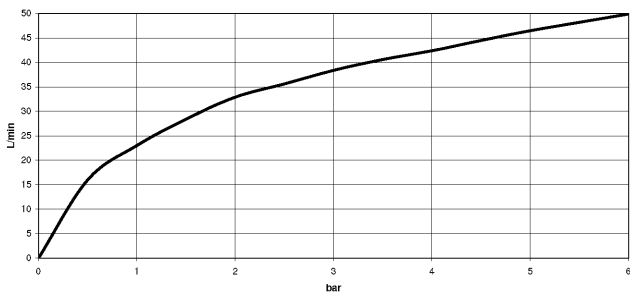

## Angle valve - Chrome

IMO

22 901 782

- rosette 60 x 60 mm
- hose covering 200mm, for shortening
- 1/2" connection
- WRAS 2205004

Fits: IMO, MEM, CL.1

	Chrome	22 901 782-00
	Brushed Platinum	22 901 782-06
	Platinum	22 901 782-08
	Dark Chrome	22 901 782-19
	Brushed Durabronze (23kt Gold)	22 901 782-28
	Matte Black	22 901 782-33
	Brushed Champagne (22kt Gold)	22 901 782-46
	Champagne (22kt Gold)	22 901 782-47
	Brushed Chrome	22 901 782-93
	Brushed Dark Platinum	22 901 782-99

22 901 782

mm [inches]

**Flow rate chart**

**Codes & Standards**

Scottish Water  
Byelaws

UK Water Supply  
Regulations