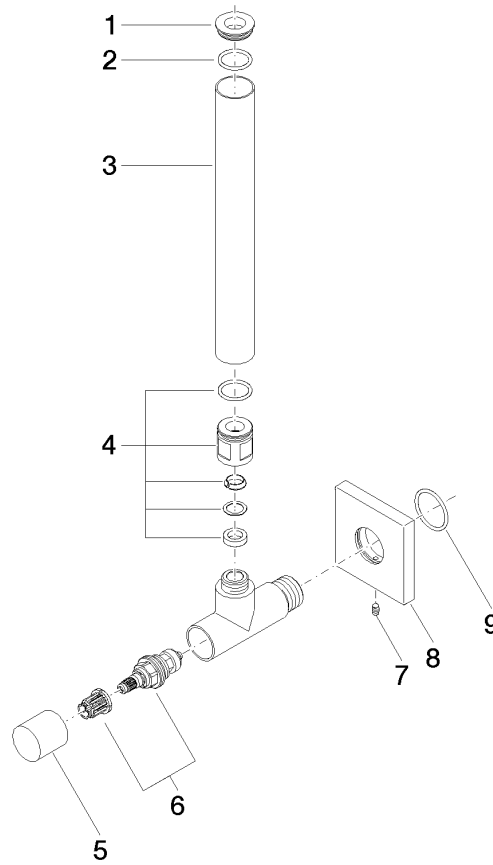

## Angle valve - Chrome

IMO

22 901 782

- rosette 60 x 60 mm
- hose covering 200mm, for shortening
- 1/2" connection
- WRAS 2205004

Fits: IMO, MEM, CL.1

	Chrome	22 901 782-00
	Brushed Platinum	22 901 782-06
	Platinum	22 901 782-08
	Dark Chrome	22 901 782-19
	Brushed Durabronze (23kt Gold)	22 901 782-28
	Matte Black	22 901 782-33
	Brushed Champagne (22kt Gold)	22 901 782-46
	Champagne (22kt Gold)	22 901 782-47
	Brushed Chrome	22 901 782-93
	Brushed Dark Platinum	22 901 782-99

22 901 782

mm [inches]

**Flow rate chart**

**Codes & Standards**

Scottish Water  
Byelaws

UK Water Supply  
Regulations

## Angle valve - Chrome

IMO

22 901 782

#### **Product version from 5/27/2021**

No.	Item Number	Name	Quantity used	Delivery time
	09 21 22 000-00	nipple	9	10