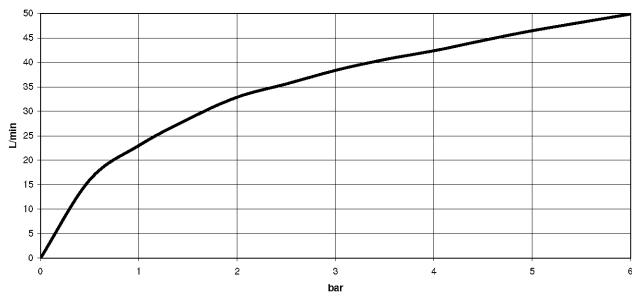

**Angle valve - Brushed Platinum**

IMO

22 901 782

- rosette 60 x 60 mm
- hose covering 200mm, for shortening
- 1/2" connection
- WRAS 2205004

Fits: IMO, MEM, CL.1

	Brushed Platinum	22 901 782-06
	Chrome	22 901 782-00
	Platinum	22 901 782-08
	Dark Chrome	22 901 782-19
	Brushed Durabronze (23kt Gold)	22 901 782-28
	Matte Black	22 901 782-33
	Brushed Champagne (22kt Gold)	22 901 782-46
	Champagne (22kt Gold)	22 901 782-47
	Brushed Chrome	22 901 782-93
	Brushed Dark Platinum	22 901 782-99

22 901 782

mm [inches]

**Flow rate chart**

**Codes & Standards**

Scottish Water  
Byelaws

UK Water Supply  
Regulations