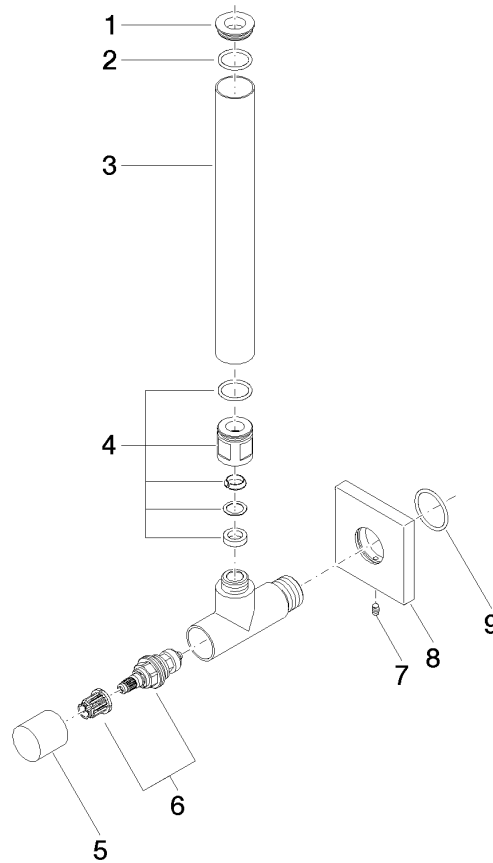

**Angle valve - Brushed Platinum**

IMO

22 901 782

- rosette 60 x 60 mm
- hose covering 200mm, for shortening
- 1/2" connection
- WRAS 2205004

Fits: IMO, MEM, CL.1

	Brushed Platinum	22 901 782-06
	Chrome	22 901 782-00
	Platinum	22 901 782-08
	Dark Chrome	22 901 782-19
	Brushed Durabronze (23kt Gold)	22 901 782-28
	Matte Black	22 901 782-33
	Brushed Champagne (22kt Gold)	22 901 782-46
	Champagne (22kt Gold)	22 901 782-47
	Brushed Chrome	22 901 782-93
	Brushed Dark Platinum	22 901 782-99

22 901 782

mm [inches]

**Flow rate chart**

**Codes & Standards**

Scottish Water  
Byelaws

UK Water Supply  
Regulations

## Angle valve - Brushed Platinum

IMO

22 901 782

#### **Product version from 5/27/2021**

No.	Item Number	Name	Quantity used	Delivery time
	09 21 22 000-06	nipple	9	10