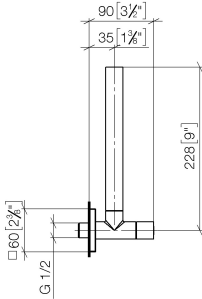

**Angle valve - Brushed Platinum**

IMO

22 901 782

- rosette 60 x 60 mm
- hose covering 200mm, for shortening
- 1/2" connection
- WRAS 2205004

Fits: IMO, MEM, CL.1

	Brushed Platinum	22 901 782-06
	Chrome	22 901 782-00
	Platinum	22 901 782-08
	Dark Chrome	22 901 782-19
	Brushed Durabronze (23kt Gold)	22 901 782-28
	Matte Black	22 901 782-33
	Brushed Champagne (22kt Gold)	22 901 782-46
	Champagne (22kt Gold)	22 901 782-47
	Brushed Chrome	22 901 782-93
	Brushed Dark Platinum	22 901 782-99

22 901 782

mm [inches]

**Flow rate chart**

**Codes & Standards**

Scottish Water  
Byelaws

UK Water Supply  
Regulations

#### **Product version from 5/27/2021**

No.	Item Number	Name	Quantity used	Delivery time
	09 21 22 000-06	nipple	9	10