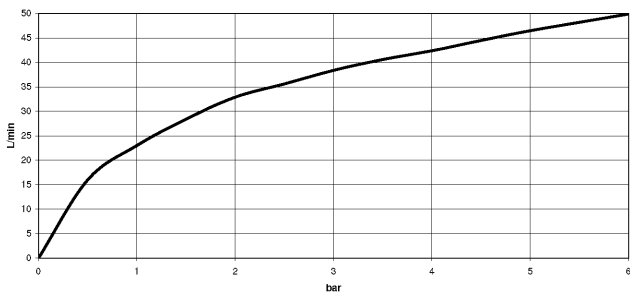

22 901 782

- rosette 60 x 60 mm
- hose covering 200mm, for shortening
- 1/2" connection
- WRAS 2205004

Fits: IMO, MEM, CL.1

	Brushed Platinum	22 901 782-06
	Chrome	22 901 782-00
	Platinum	22 901 782-08
	Dark Chrome	22 901 782-19
	Brushed Durabronze (23kt Gold)	22 901 782-28
	Matte Black	22 901 782-33
	Brushed Champagne (22kt Gold)	22 901 782-46
	Champagne (22kt Gold)	22 901 782-47
	Brushed Chrome	22 901 782-93
	Brushed Dark Platinum	22 901 782-99

22 901 782

mm [inches]

Flow rate chart

Codes & Standards

Scottish Water
Byelaws

UK Water Supply
Regulations

Angle valve - Brushed Platinum

IMO