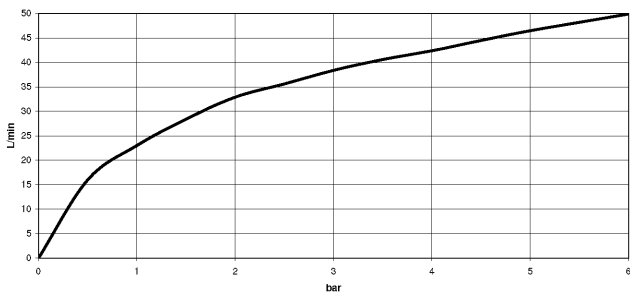

Angle valve - Platinum

IMO

22 901 782

- rosette 60 x 60 mm
- hose covering 200mm, for shortening
- 1/2" connection
- WRAS 2205004

Fits: IMO, MEM, CL.1

	Platinum	22 901 782-08
	Chrome	22 901 782-00
	Brushed Platinum	22 901 782-06
	Dark Chrome	22 901 782-19
	Brushed Durabronze (23kt Gold)	22 901 782-28
	Matte Black	22 901 782-33
	Brushed Champagne (22kt Gold)	22 901 782-46
	Champagne (22kt Gold)	22 901 782-47
	Brushed Chrome	22 901 782-93
	Brushed Dark Platinum	22 901 782-99

22 901 782

mm [inches]

Flow rate chart

Codes & Standards

Scottish Water
Byelaws

UK Water Supply
Regulations

Angle valve - Platinum

IMO