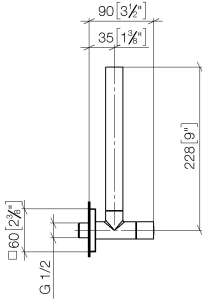

Angle valve - Dark Chrome

IMO

22 901 782

- rosette 60 x 60 mm
- hose covering 200mm, for shortening
- 1/2" connection
- WRAS 2205004

Fits: IMO, MEM, CL.1

	Dark Chrome	22 901 782-19
	Chrome	22 901 782-00
	Brushed Platinum	22 901 782-06
	Platinum	22 901 782-08
	Brushed Durabronze (23kt Gold)	22 901 782-28
	Matte Black	22 901 782-33
	Brushed Champagne (22kt Gold)	22 901 782-46
	Champagne (22kt Gold)	22 901 782-47
	Brushed Chrome	22 901 782-93
	Brushed Dark Platinum	22 901 782-99

22 901 782

mm [inches]

Flow rate chart

Codes & Standards

Scottish Water
Byelaws

UK Water Supply
Regulations

Angle valve - Dark Chrome

IMO