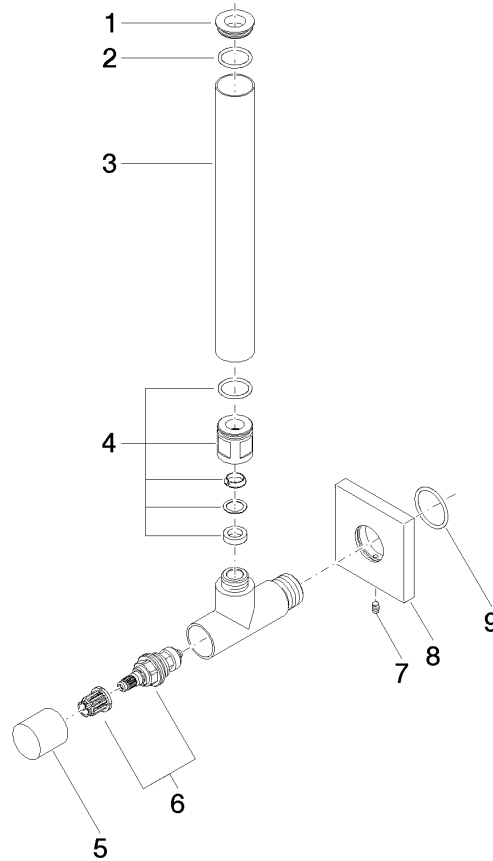

22 901 782

Parts for other
finishes can be found
here: [Chrome](#)