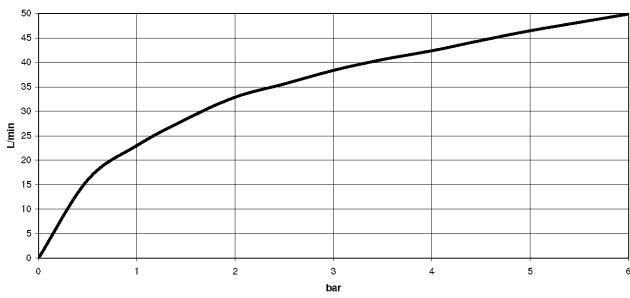

Angle valve - Dark Chrome

IMO

22 901 782

- rosette 60 x 60 mm
- hose covering 200mm, for shortening
- 1/2" connection
- WRAS 2205004

Fits: IMO, MEM, CL.1

	Dark Chrome	22 901 782-19
	Chrome	22 901 782-00
	Brushed Platinum	22 901 782-06
	Platinum	22 901 782-08
	Brushed Durabronze (23kt Gold)	22 901 782-28
	Matte Black	22 901 782-33
	Brushed Champagne (22kt Gold)	22 901 782-46
	Champagne (22kt Gold)	22 901 782-47
	Brushed Chrome	22 901 782-93
	Brushed Dark Platinum	22 901 782-99

22 901 782

mm [inches]

Flow rate chart

Codes & Standards

Scottish Water
Byelaws

UK Water Supply
Regulations

Angle valve - Dark Chrome

IMO